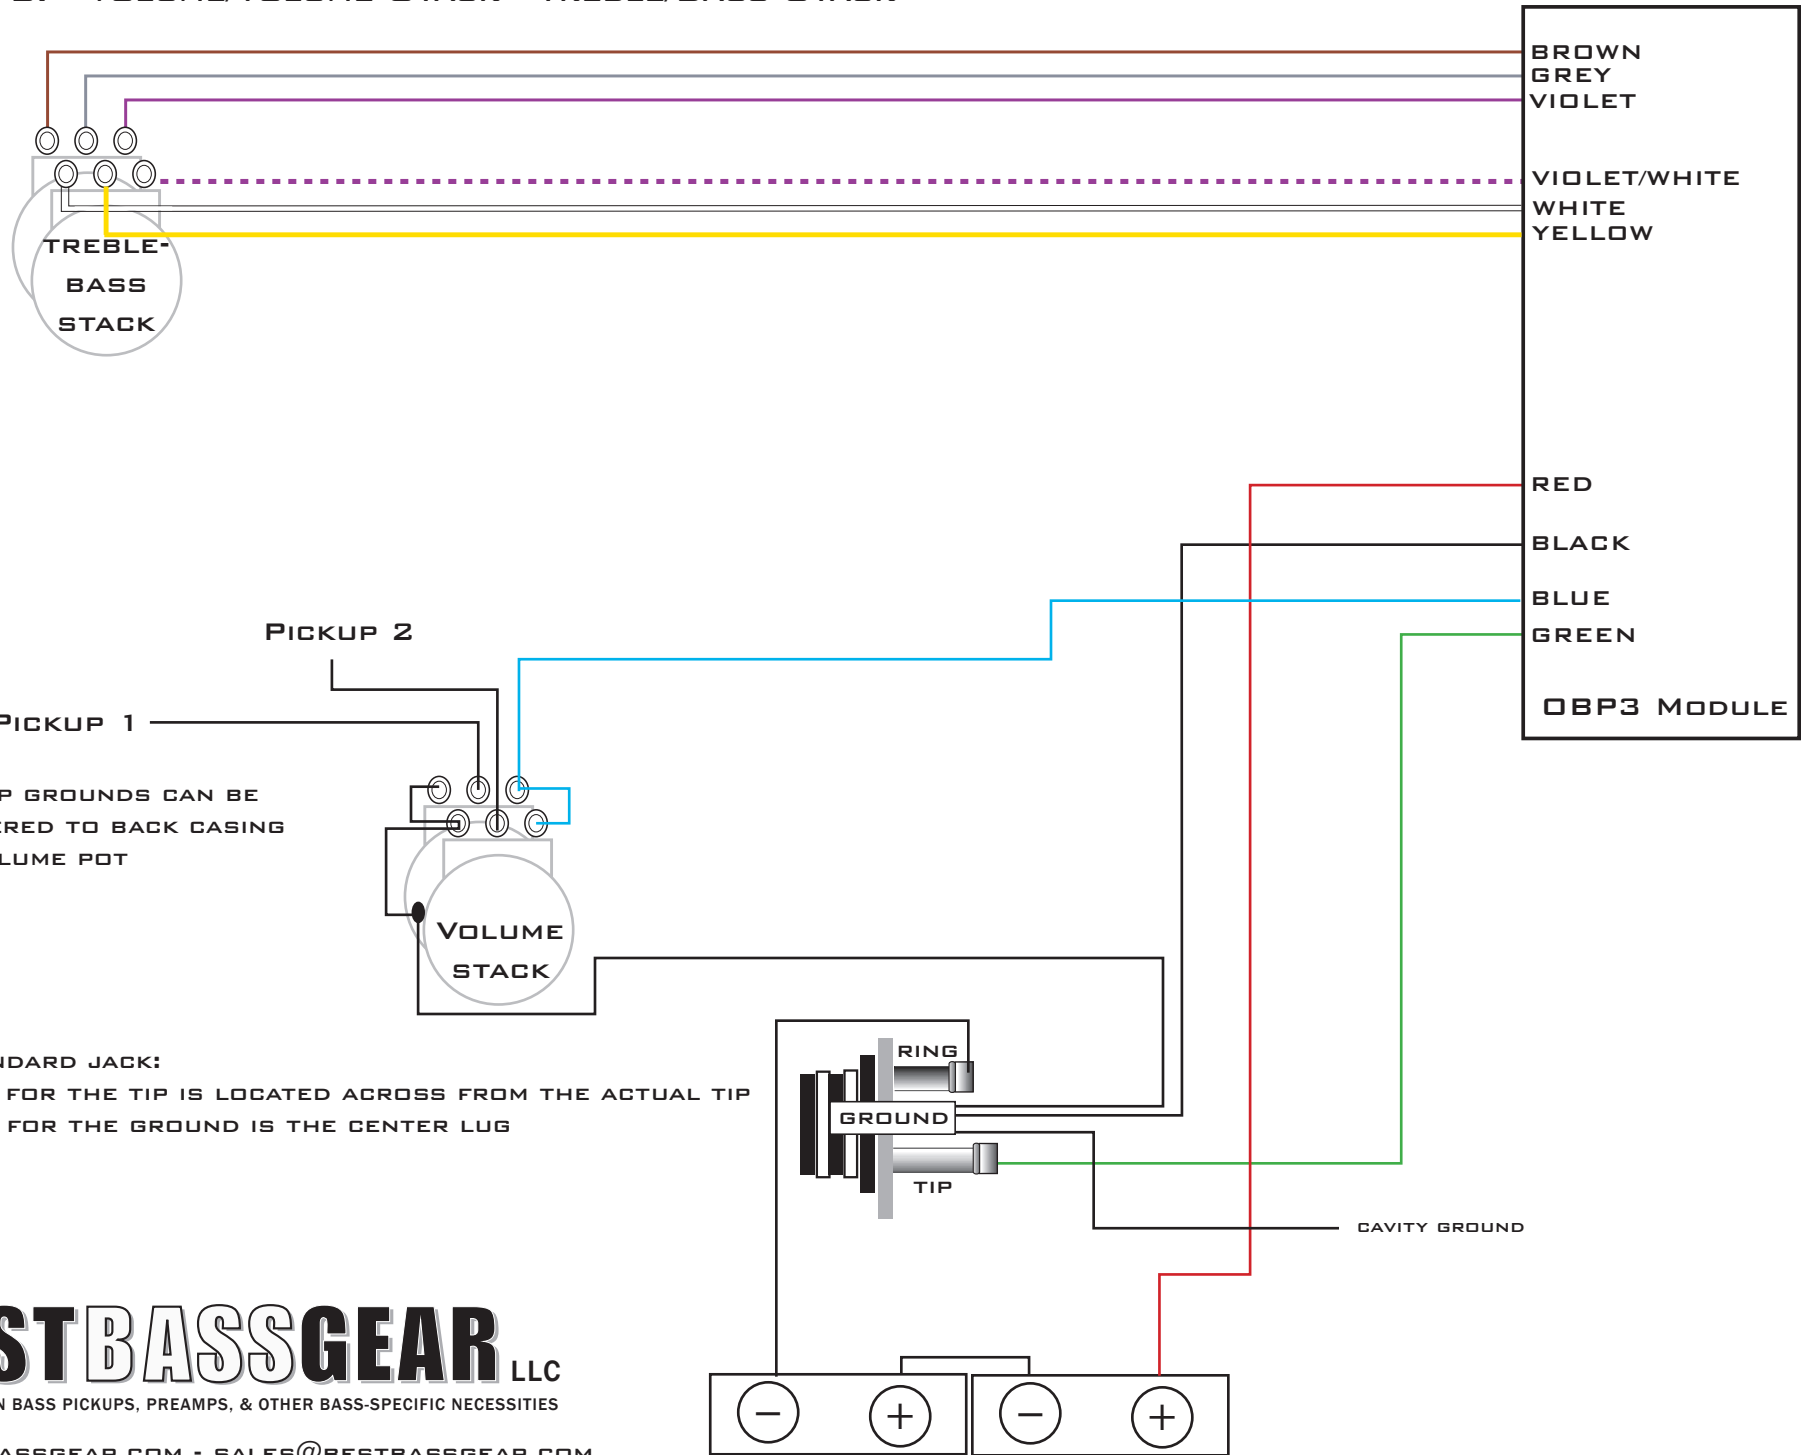

AGUILAR OBP2: VOLUME/VOLUME STACK - TREBLE/BASS STACK

PICKUP GROUNDS CAN BE SOLDERED TO BACK CASING OF VOLUME POT

- ON A STANDARD JACK:
- THE LUG FOR THE TIP IS LOCATED ACROSS FROM THE ACTUAL TIP
 - THE LUG FOR THE GROUND IS THE CENTER LUG

BESTBASSGEAR LLC
 THE FINEST IN BASS PICKUPS, PREAMPS, & OTHER BASS-SPECIFIC NECESSITIES

WWW.BESTBASSGEAR.COM - SALES@BESTBASSGEAR.COM

9 OR 18 VOLTS CAN BE USED WITH THE OBP2/OBP3 PREAMPS. FOR 9 VOLT USE, CONNECT THE NEGATIVE FROM THE BATTERY TERMINAL TO THE RING ON THE JACK.