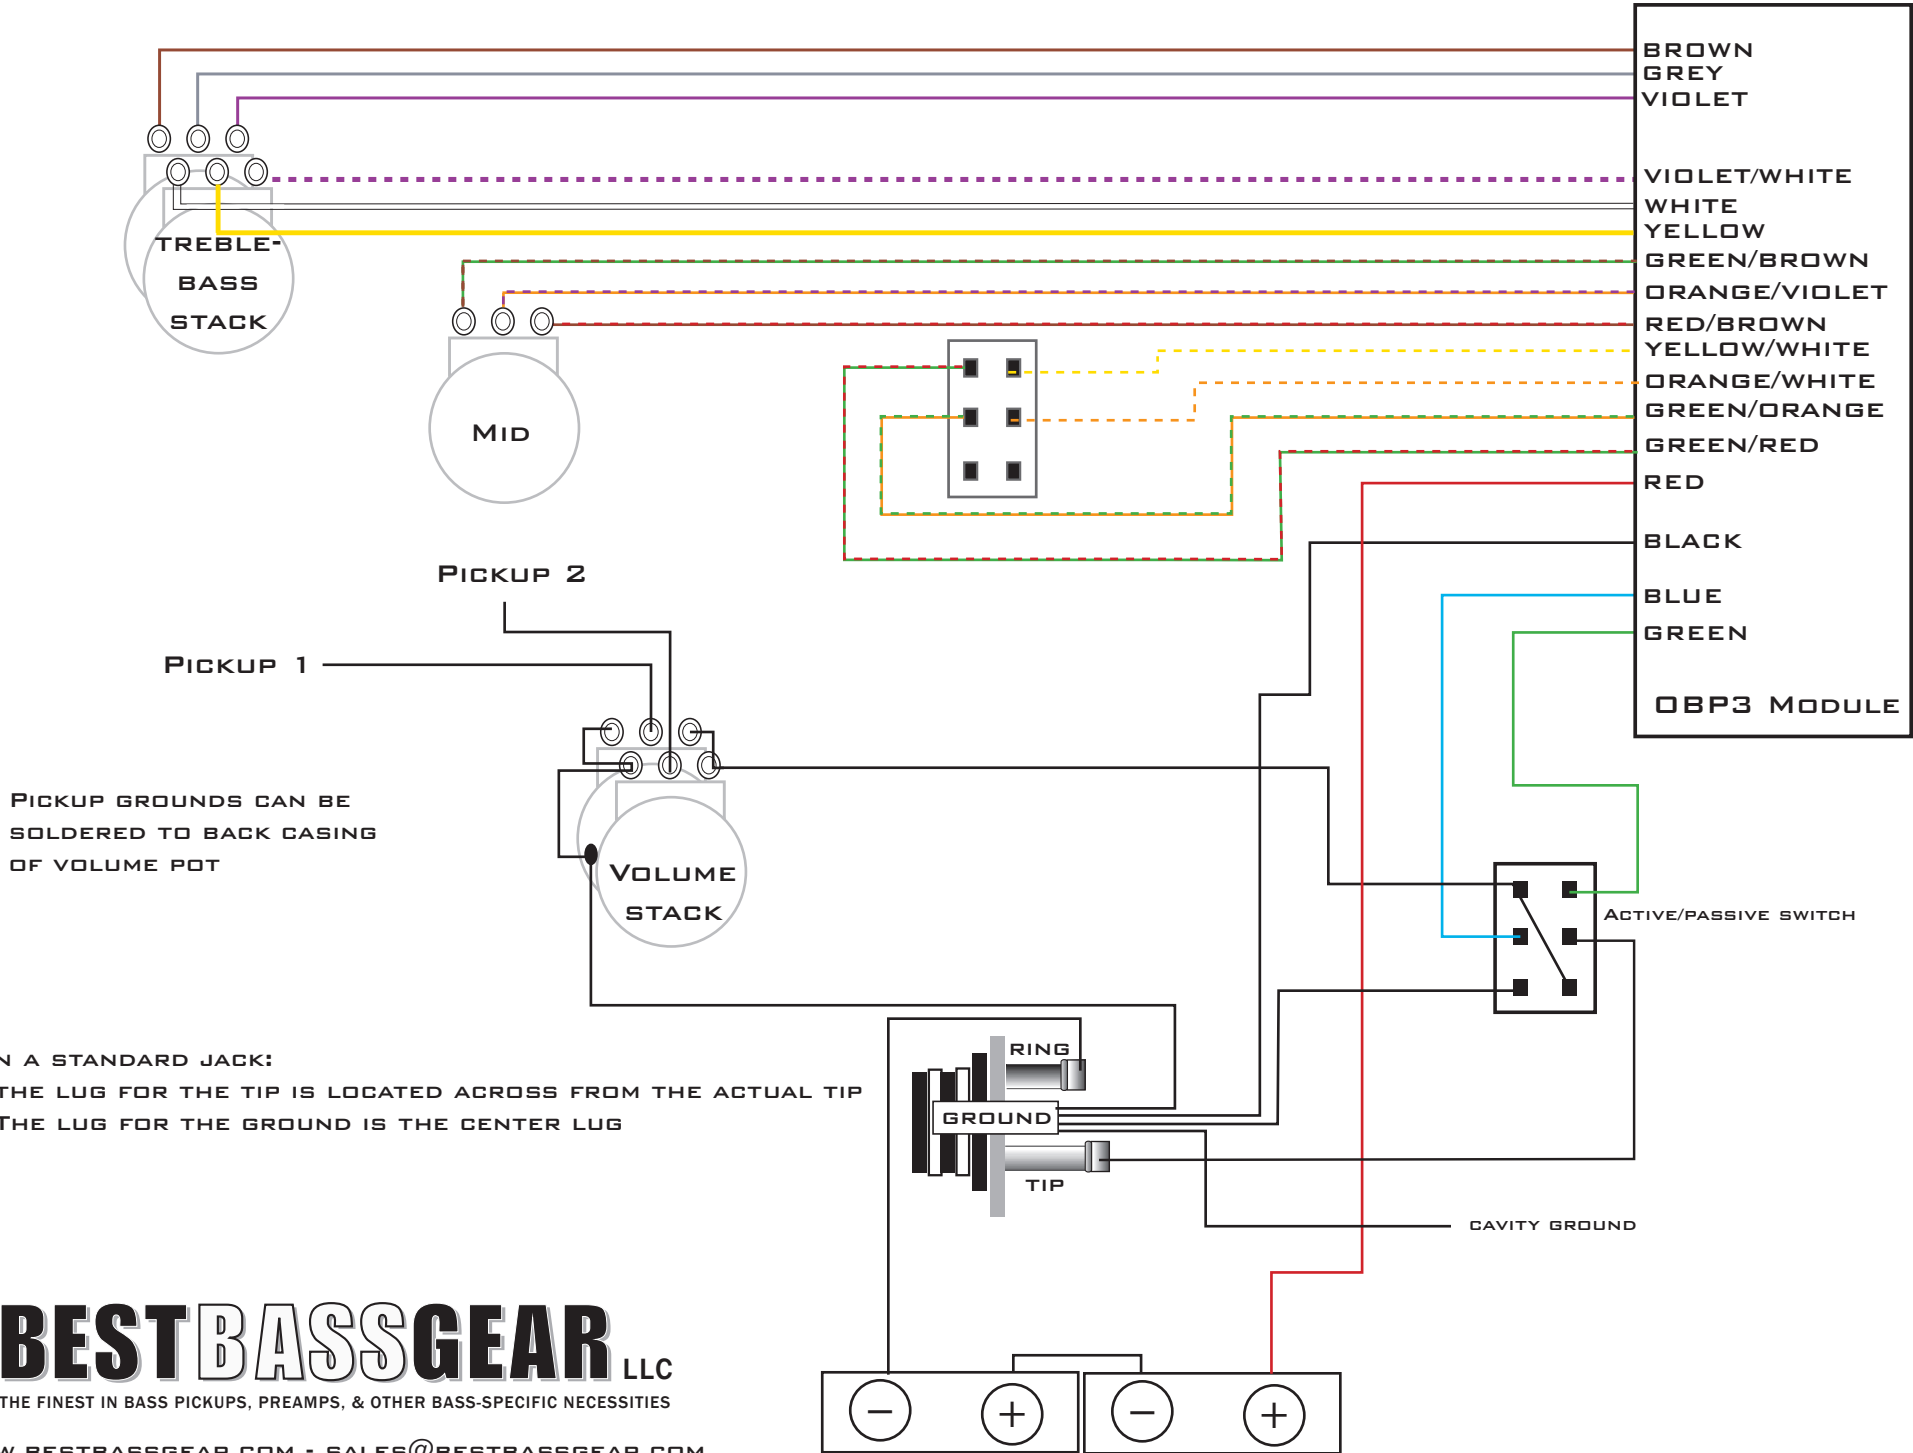

AGUILAR OBP3: VOLUME - VOLUME- TREBLE - MID - BASS - MID SWITCH - ACTIVE/PASSIVE SWITCH

9 OR 18 VOLTS CAN BE USED WITH THE OBP2/OBP3 PREAMPS. FOR 9 VOLT USE, CONNECT THE NEGATIVE FROM THE BATTERY TERMINAL TO THE RING ON THE JACK.