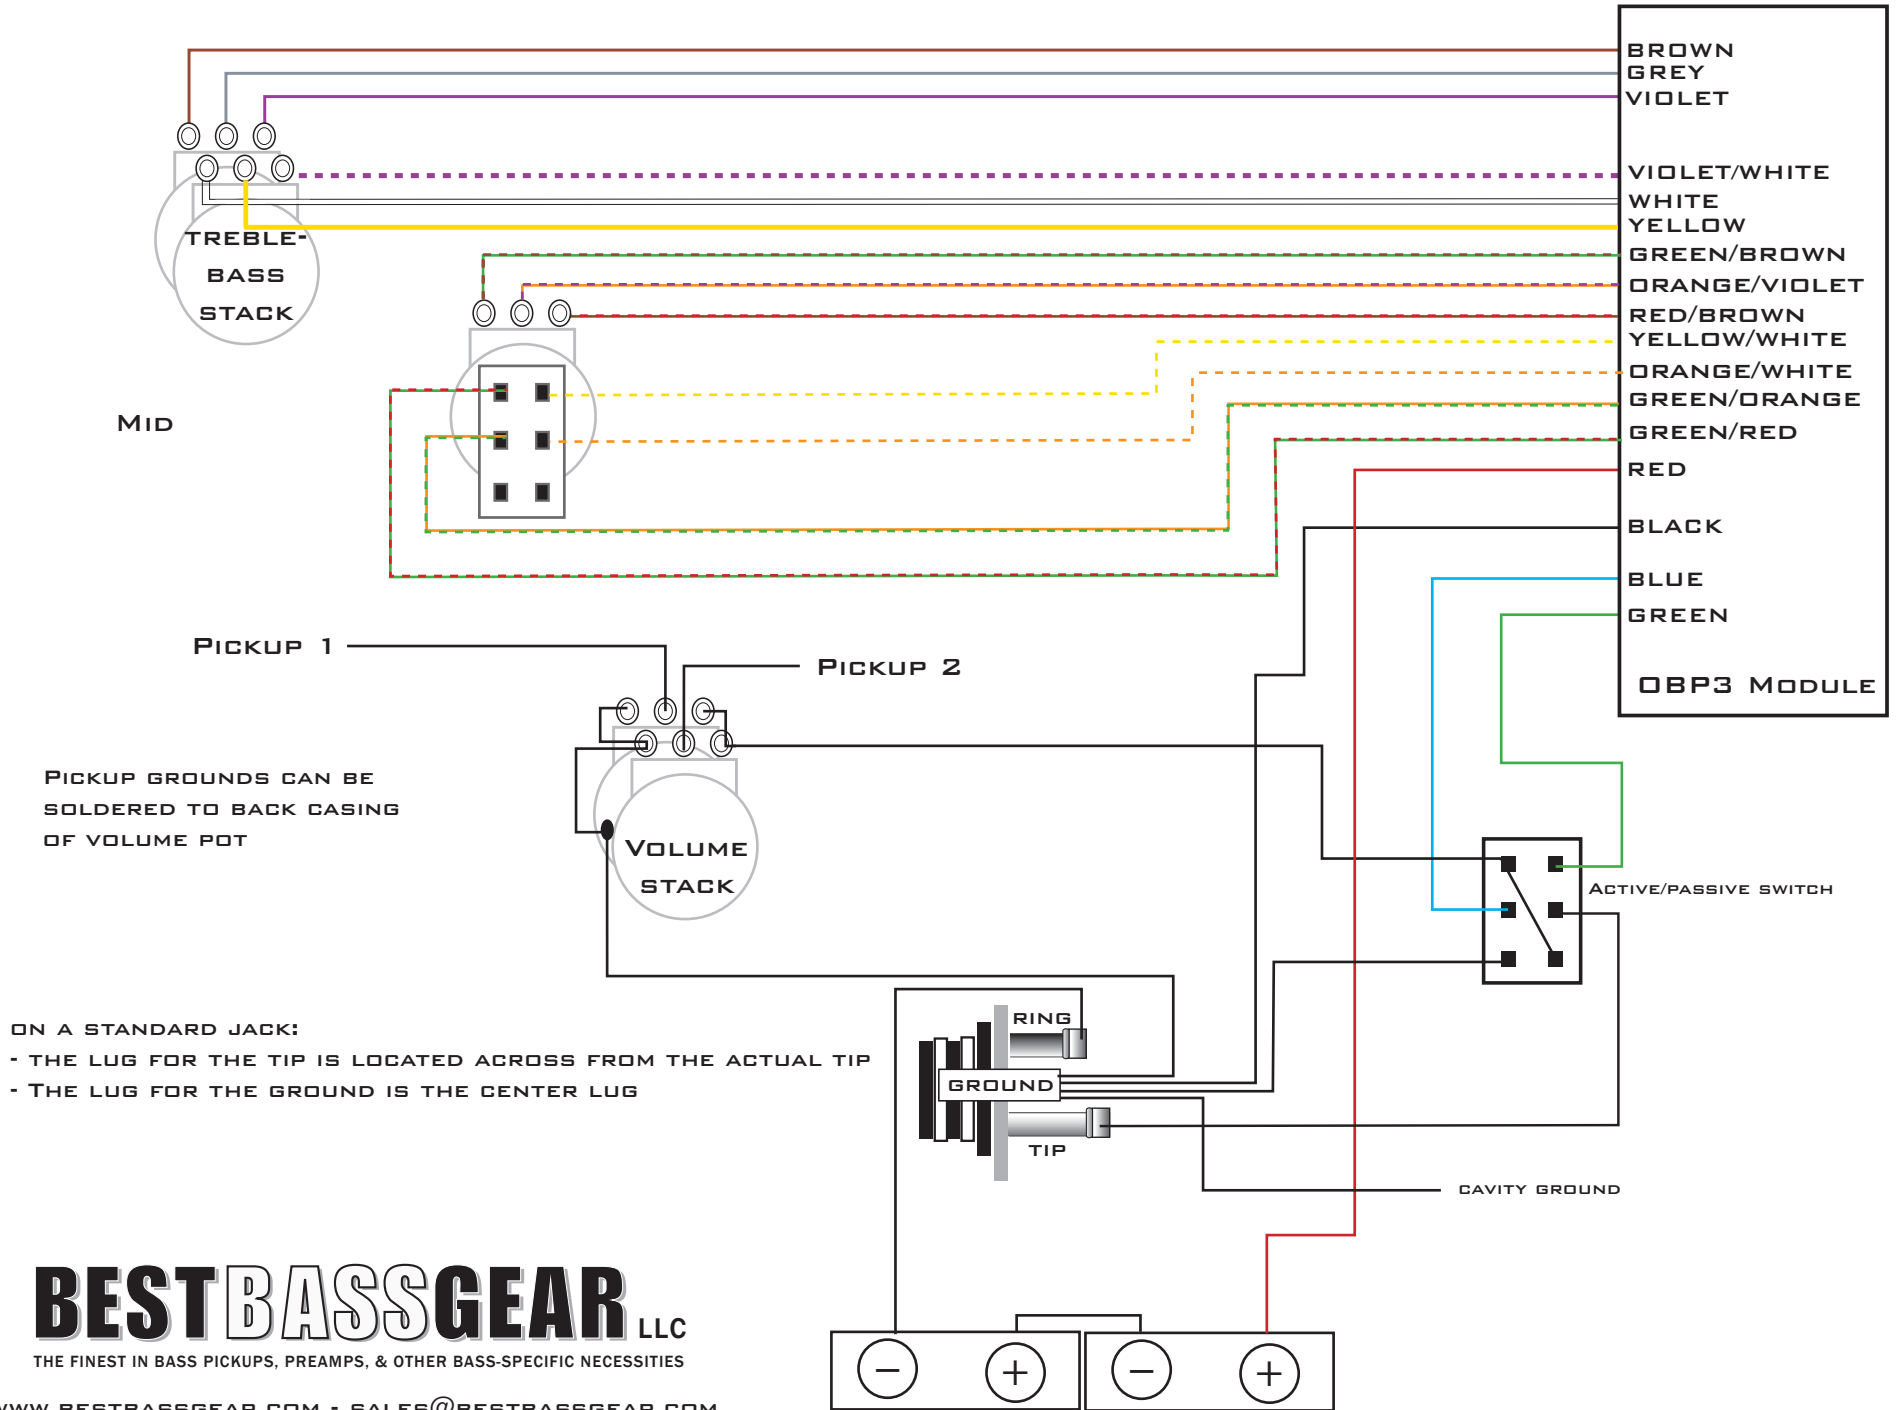

AGUILAR OBP3: VOLUME - VOLUME- TREBLE - MID WITH PUSH/PULL FREQ SEL- BASS - ACTIVE/PASSIVE SWITCH

BESTBASSGEAR LLC
 THE FINEST IN BASS PICKUPS, PREAMPS, & OTHER BASS-SPECIFIC NECESSITIES

WWW.BESTBASSGEAR.COM - SALES@BESTBASSGEAR.COM

9 OR 18 VOLTS CAN BE USED WITH THE OBP2/OBP3 PREAMPS. FOR 9 VOLT USE, CONNECT THE NEGATIVE FROM THE BATTERY TERMINAL TO THE RING ON THE JACK.