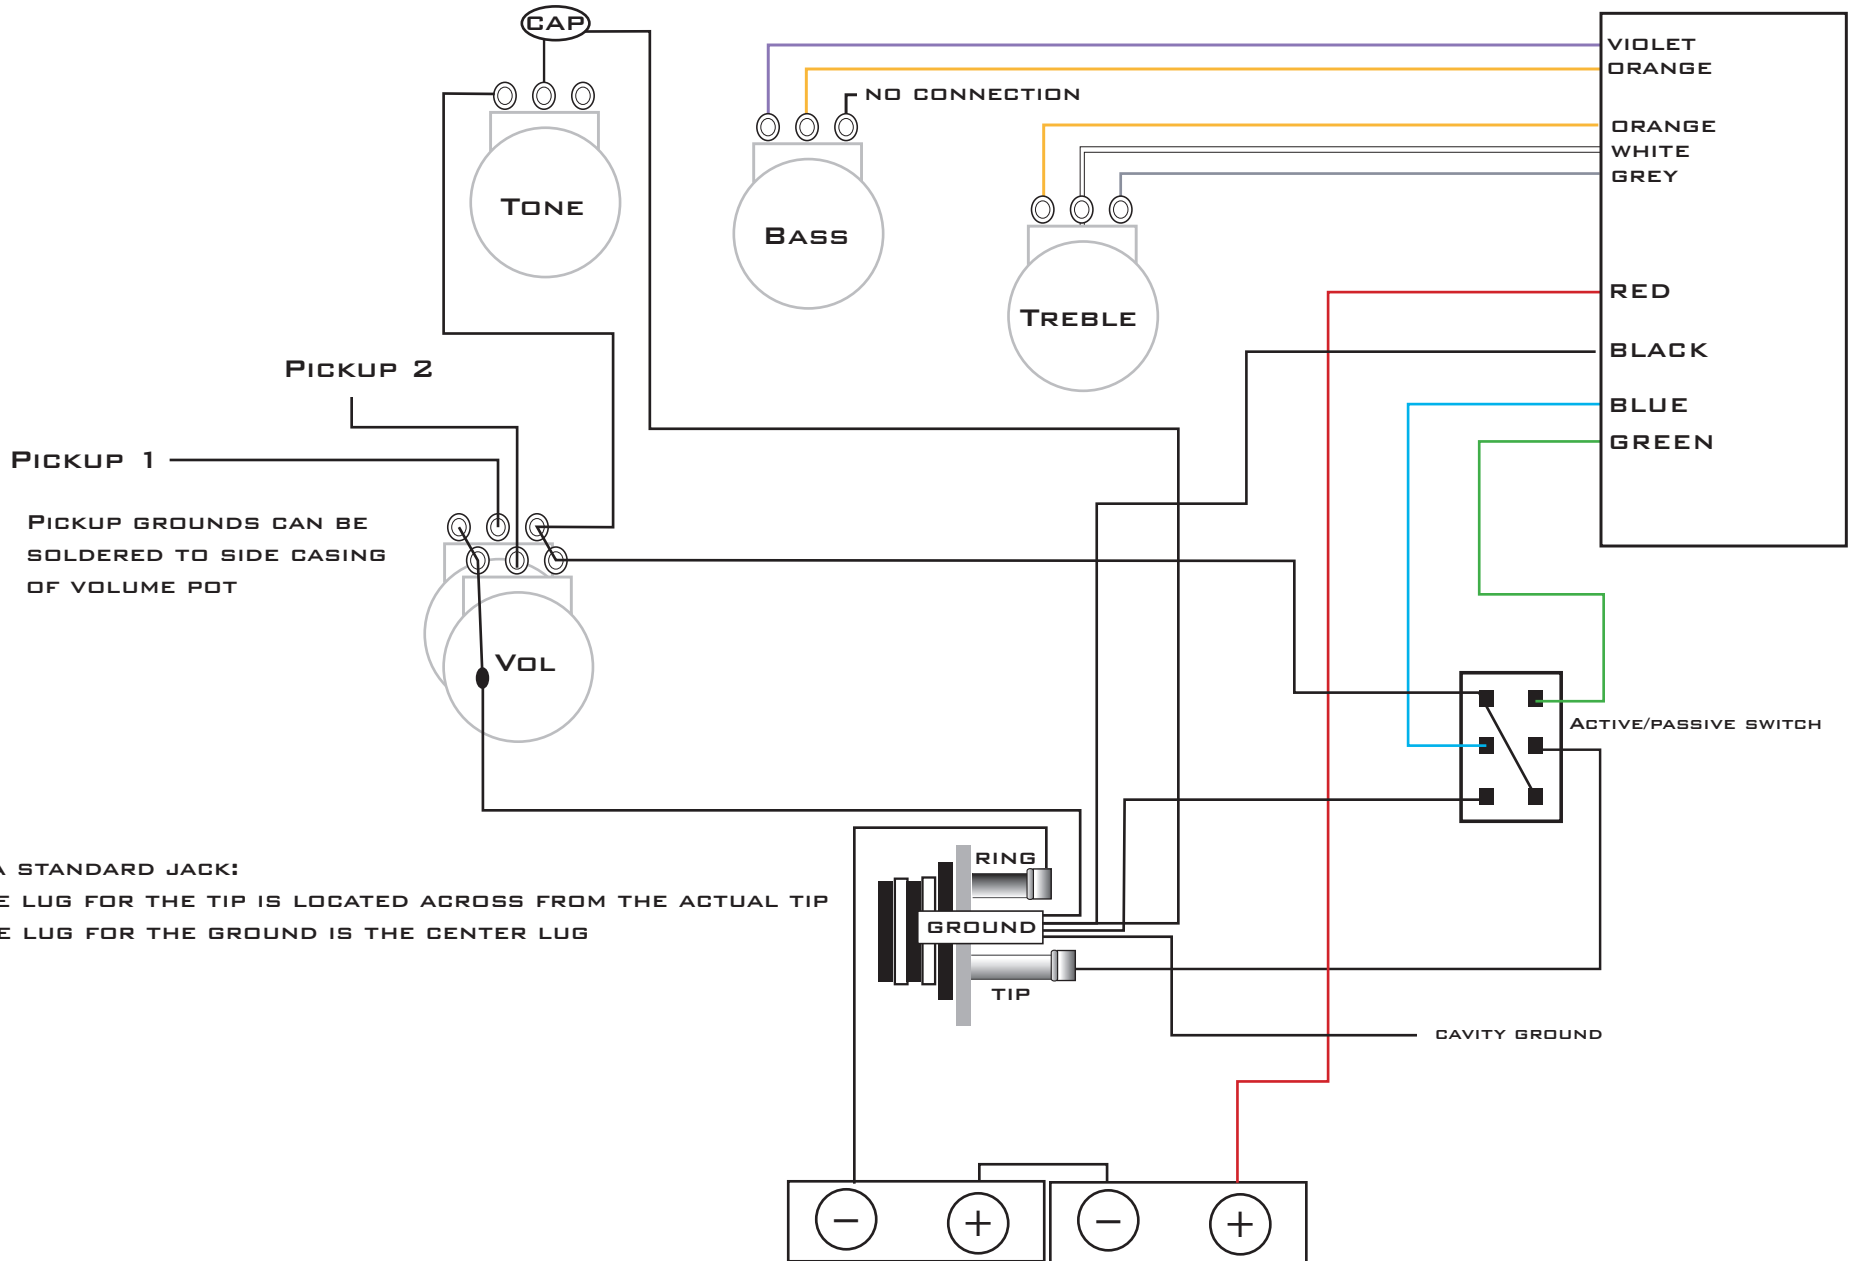

VOLUME/VOLUME STACK - TREBLE - BASS - TONE - A/PSWITCH

AGUILAR OBP1

PICKUP GROUNDS CAN BE SOLDERED TO SIDE CASING OF VOLUME POT

ON A STANDARD JACK:
 - THE LUG FOR THE TIP IS LOCATED ACROSS FROM THE ACTUAL TIP
 - THE LUG FOR THE GROUND IS THE CENTER LUG

18 VOLTS IS TO BE USED WITH THE OBP1 PREAMPS.