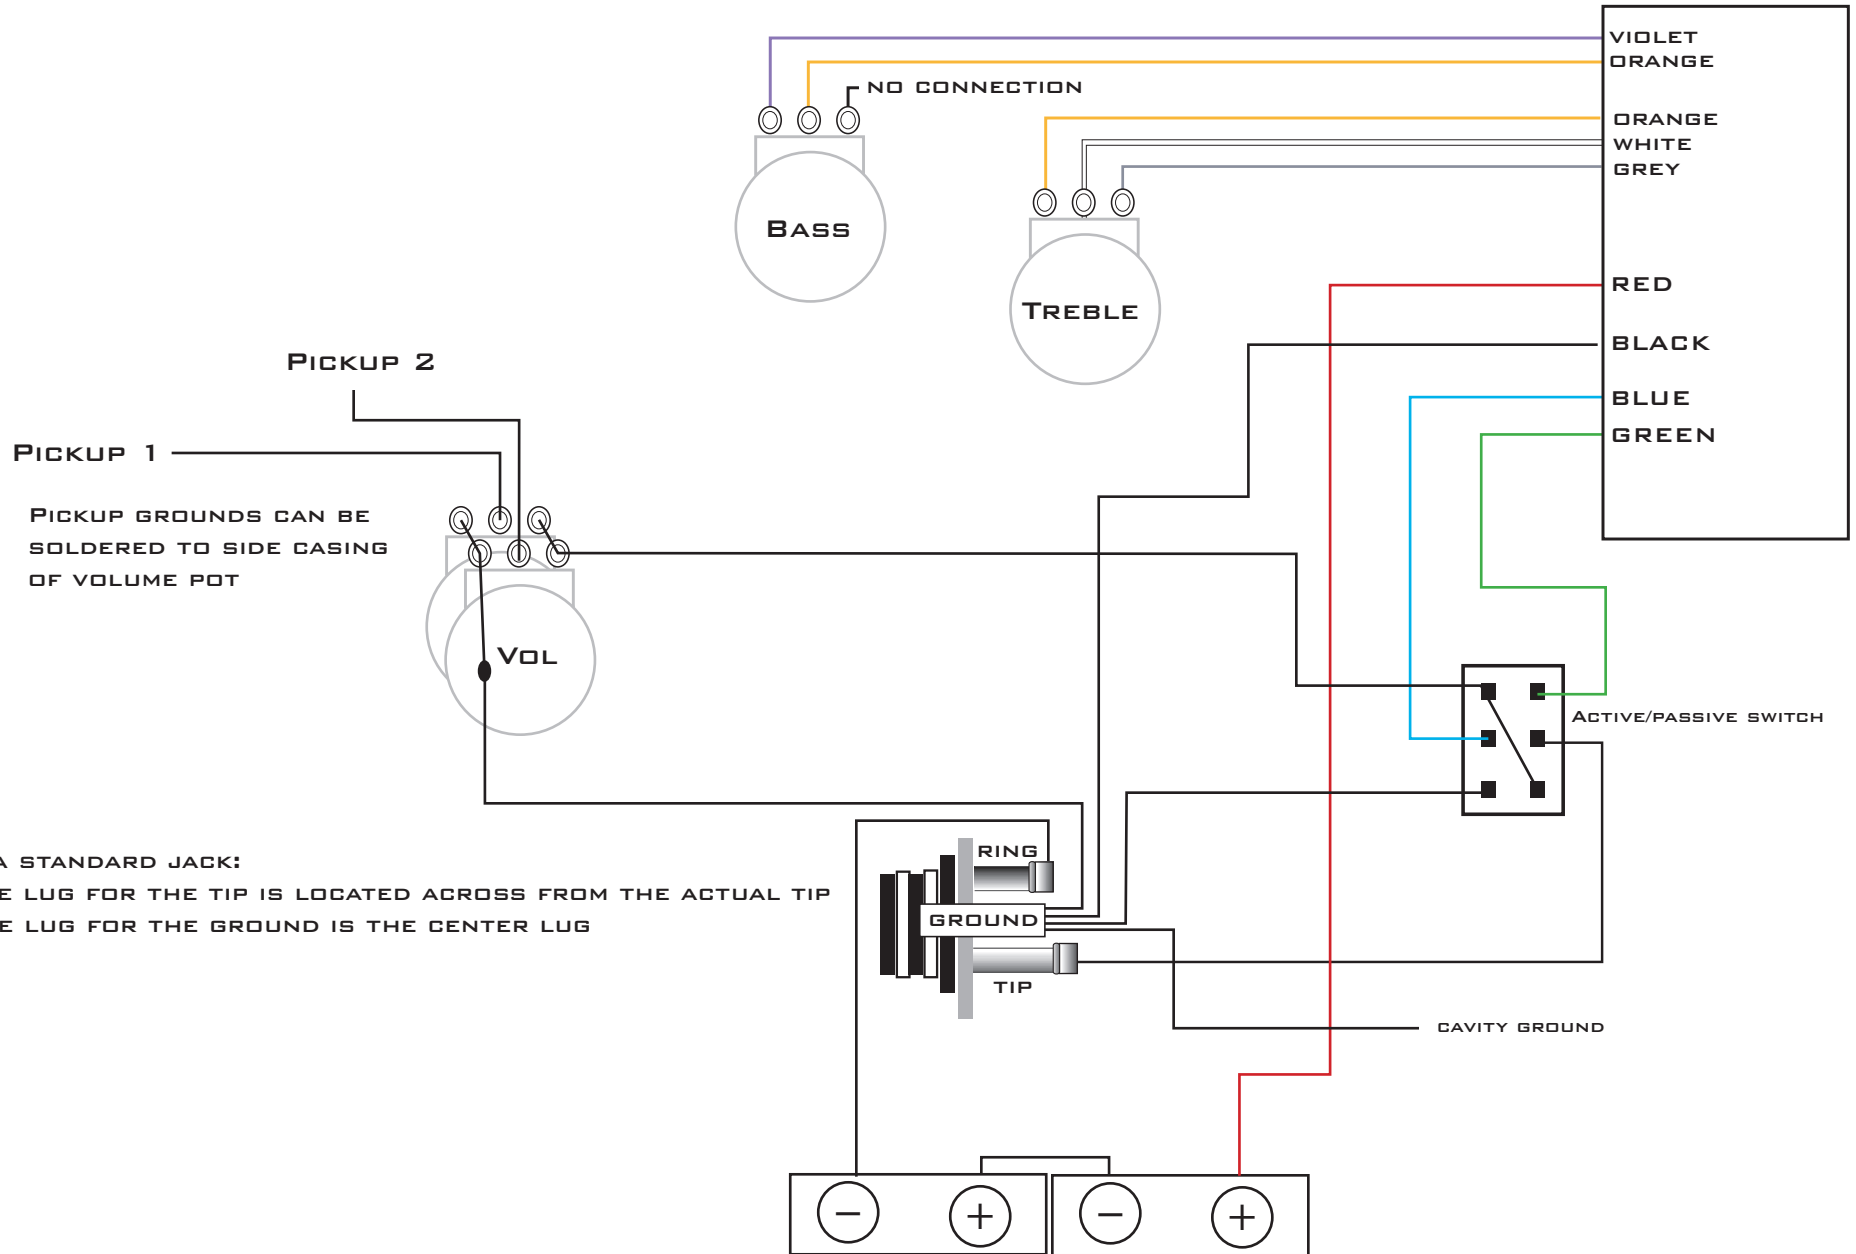

VOLUME/VOLUME STACK - TREBLE - BASS

AGUILAR OBP1

ON A STANDARD JACK:
 - THE LUG FOR THE TIP IS LOCATED ACROSS FROM THE ACTUAL TIP
 - THE LUG FOR THE GROUND IS THE CENTER LUG

18 VOLTS IS TO BE USED WITH THE OBP1 PREAMPS.