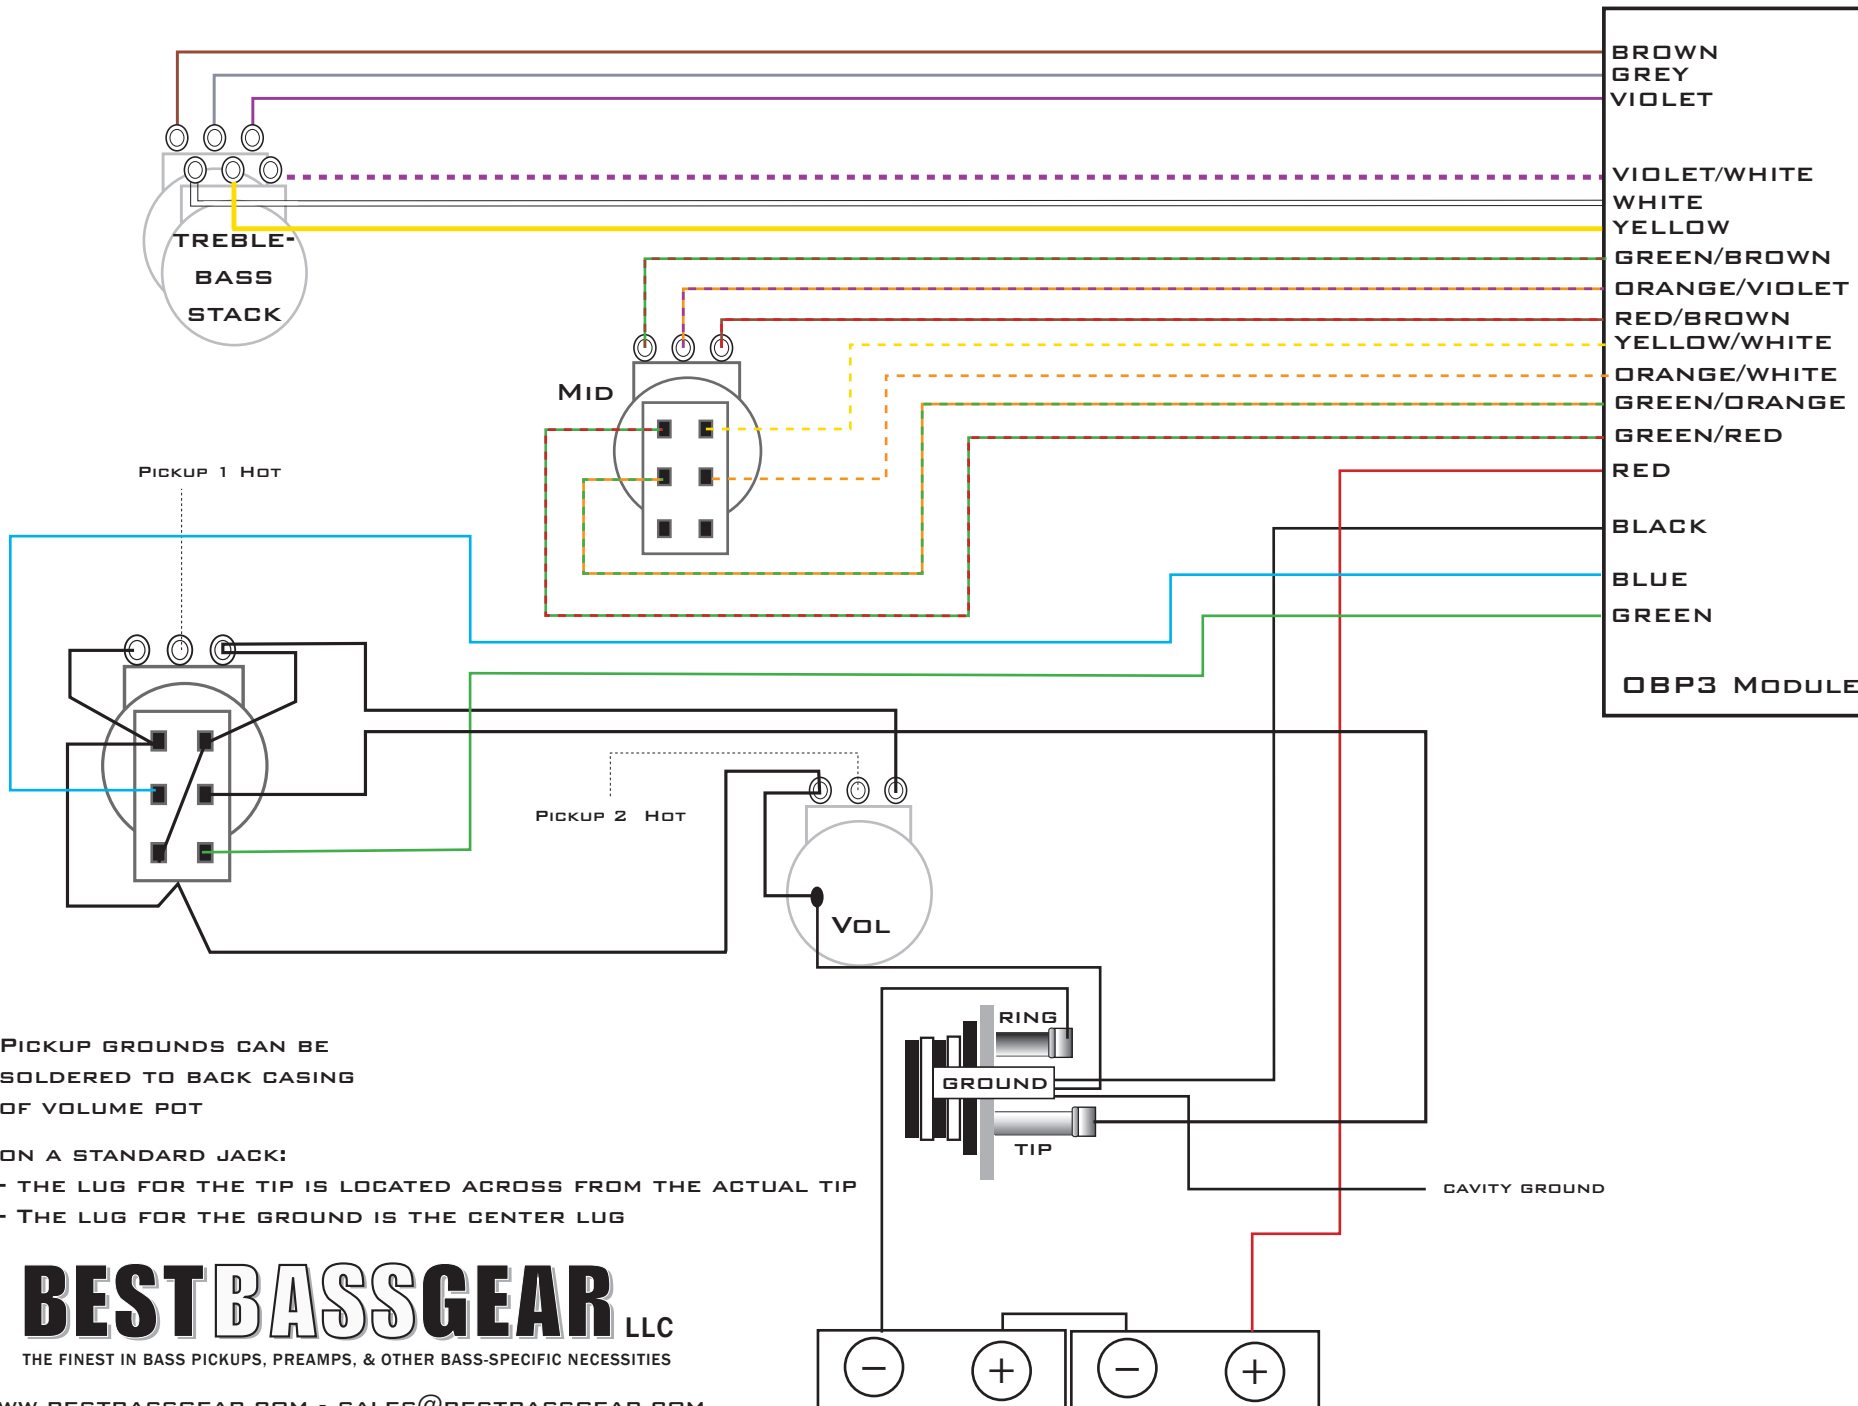

AGUILAR OBP3: VOLUME - VOLUME- TREBLE/BASS STACK - MID WITH PUSH/PULL SELECTOR

PICKUP GROUNDS CAN BE
SOLDERED TO BACK CASING
OF VOLUME POT

ON A STANDARD JACK:

- THE LUG FOR THE TIP IS LOCATED ACROSS FROM THE ACTUAL TIP
- THE LUG FOR THE GROUND IS THE CENTER LUG

BESTBASSGEAR LLC

THE FINEST IN BASS PICKUPS, PREAMPS, & OTHER BASS-SPECIFIC NECESSITIES

WWW.BESTBASSGEAR.COM - SALES@BESTBASSGEAR.COM

9 OR 18 VOLTS CAN BE USED WITH THE OBP2/OBP3 PREAMPS. FOR 9 VOLT USE,
CONNECT THE NEGATIVE FROM THE BATTERY TERMINAL TO THE RING ON THE JACK.