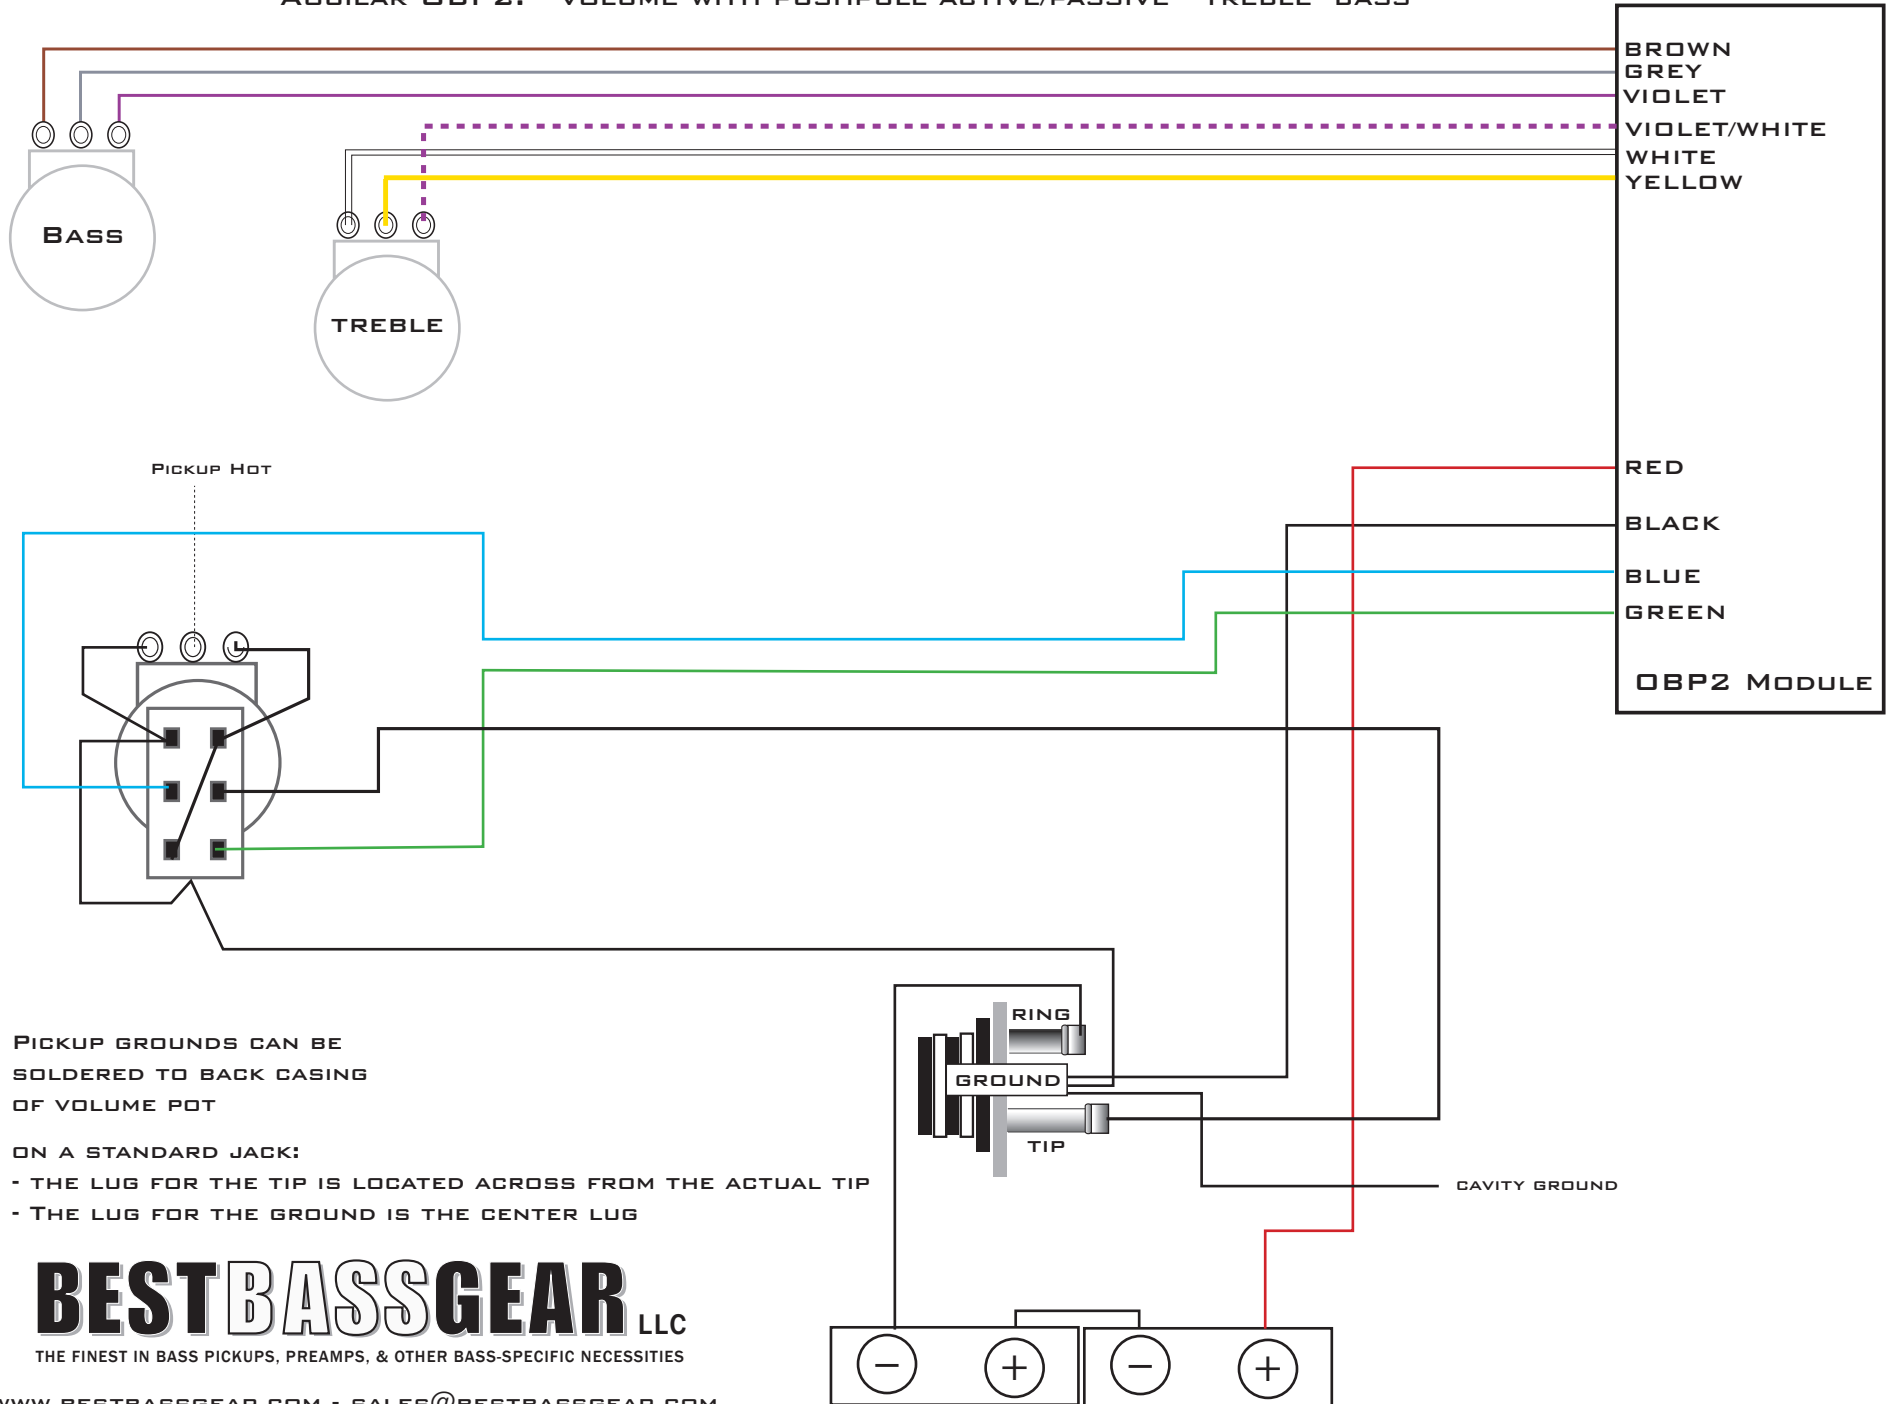

AGUILAR OBP2: VOLUME WITH PUSH/PULL ACTIVE/PASSIVE - TREBLE- BASS

PICKUP GROUNDS CAN BE
SOLDERED TO BACK CASING
OF VOLUME POT

ON A STANDARD JACK:

- THE LUG FOR THE TIP IS LOCATED ACROSS FROM THE ACTUAL TIP
- THE LUG FOR THE GROUND IS THE CENTER LUG

BESTBASSGEAR LLC

THE FINEST IN BASS PICKUPS, PREAMPS, & OTHER BASS-SPECIFIC NECESSITIES

WWW.BESTBASSGEAR.COM - SALES@BESTBASSGEAR.COM

9 OR 18 VOLTS CAN BE USED WITH THE OBP2/OBP3 PREAMPS. FOR 9 VOLT USE,
CONNECT THE NEGATIVE FROM THE BATTERY TERMINAL TO THE RING ON THE JACK.