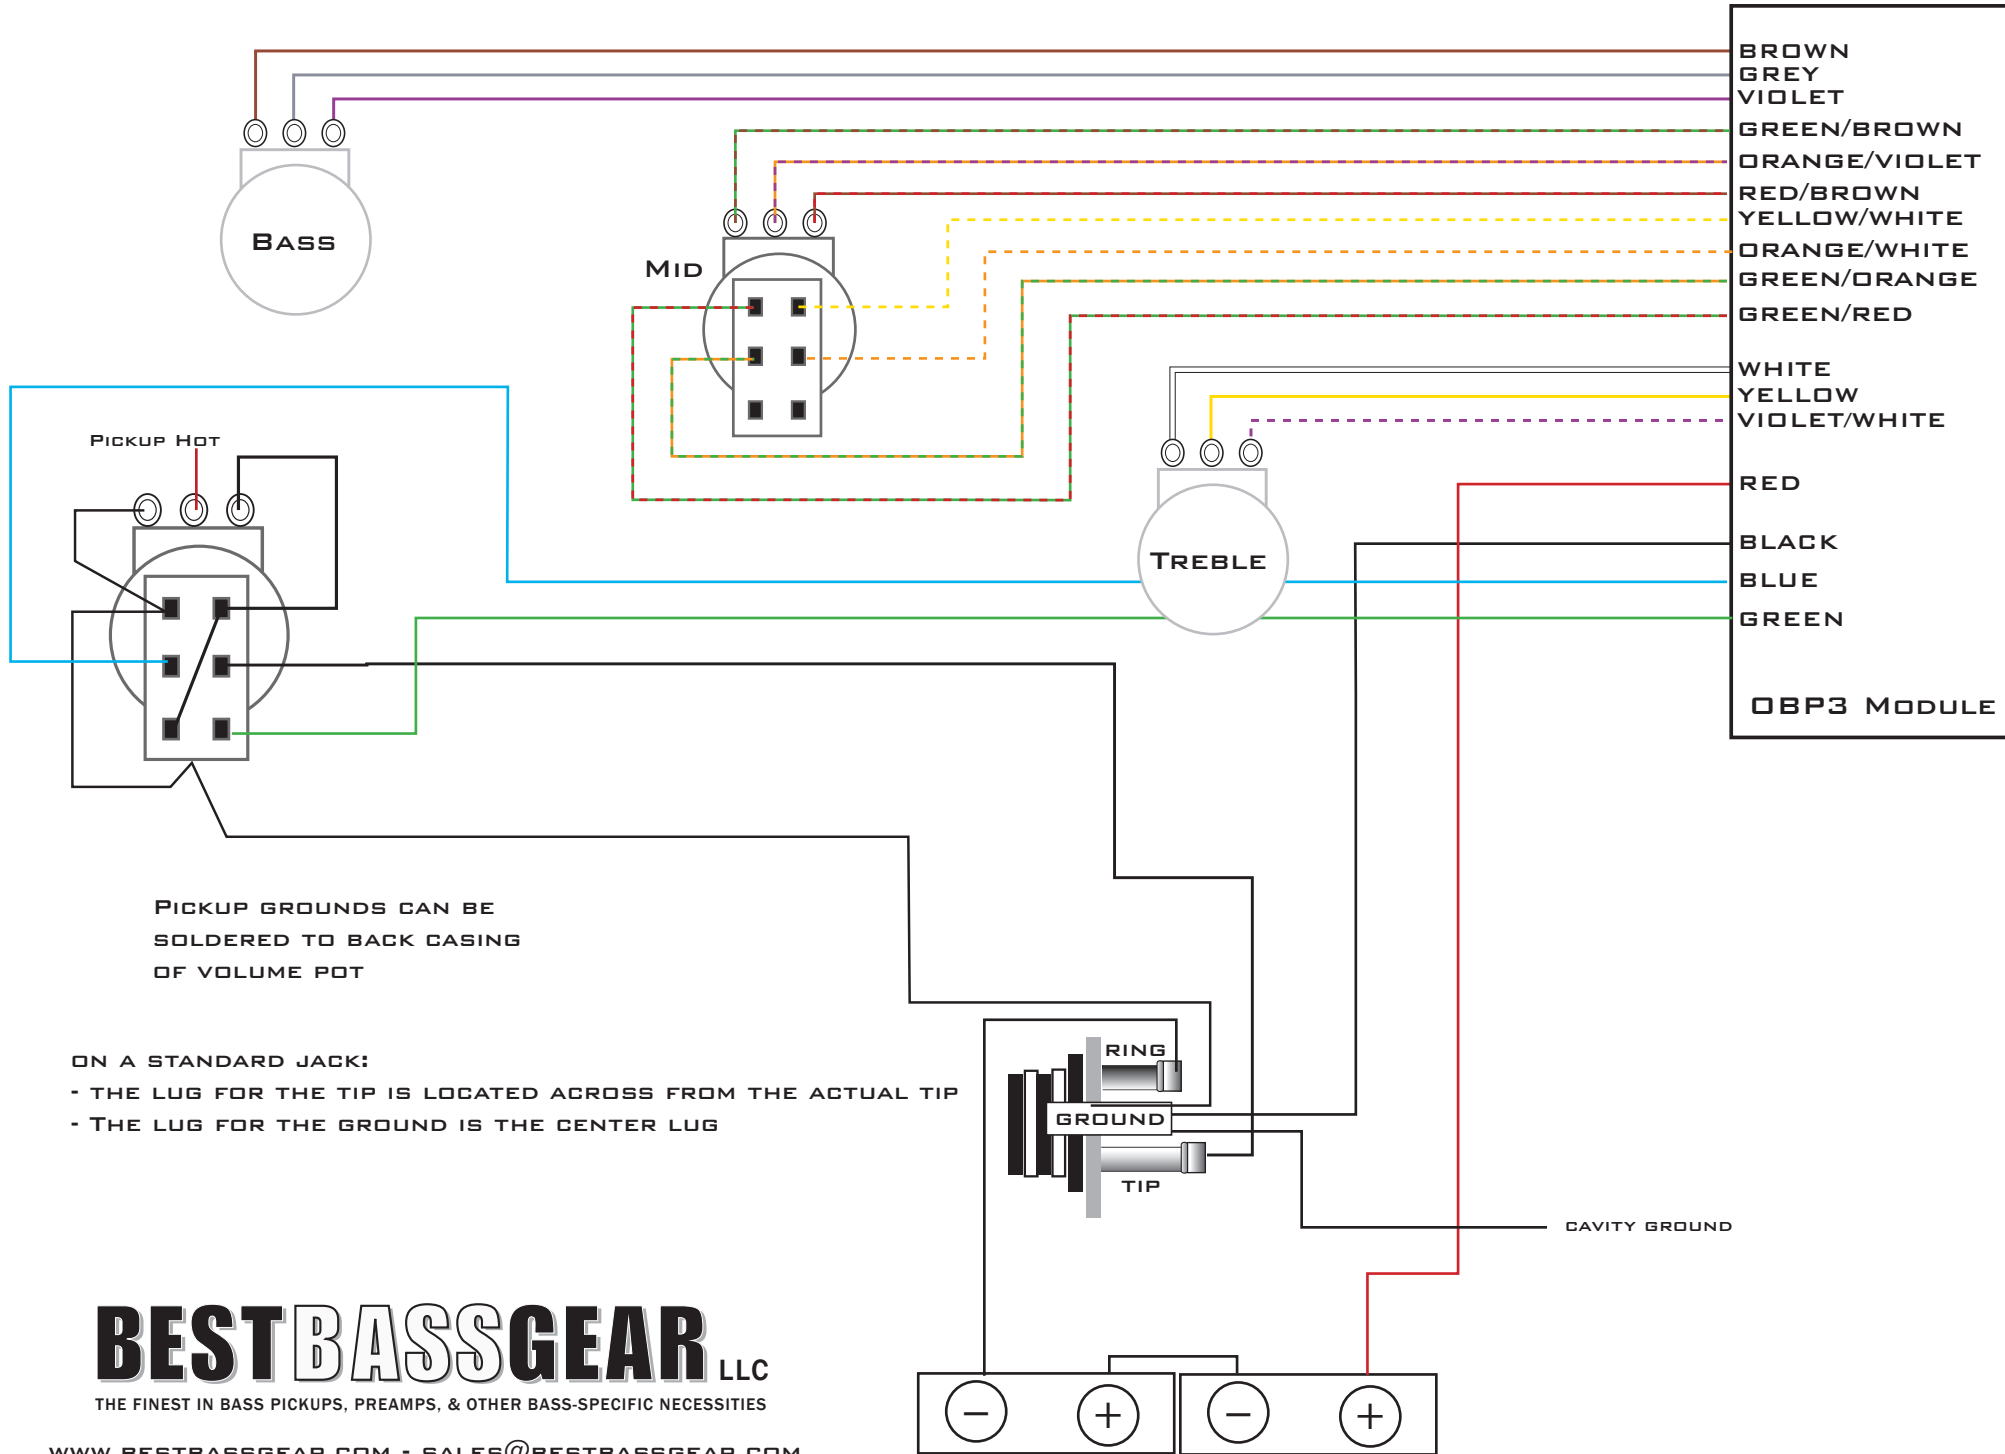

AGUILAR OBP3: VOLUME (PUSH-PULL ACTIVE/PASSIVE) - TREBLE - MID (PUSH-PULL FREQ SEL) - BASS

9 OR 18 VOLTS CAN BE USED WITH THE OBP2/OBP3 PREAMPS. FOR 9 VOLT USE, CONNECT THE NEGATIVE FROM THE BATTERY TERMINAL TO THE RING ON THE JACK.