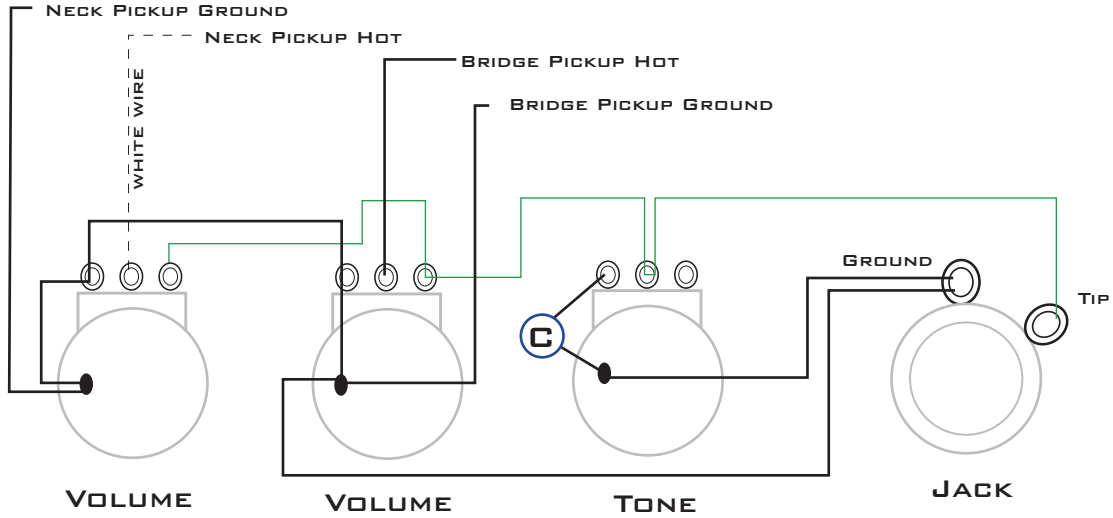

2 PICKUP - VOLUME-VOLUME-TONE WIRING FOR J PICKUPS

*SLEEVE IS GROUND ON JACK

*PICKUP GROUNDS CAN BE SOLDERED TO BACK OF VOLUME POT OR TO SLEEVE ON JACK.

BESTBASSGEAR_{LLC}

THE FINEST IN BASS PICKUPS, PREAMPS, & OTHER BASS-SPECIFIC NECESSITIES