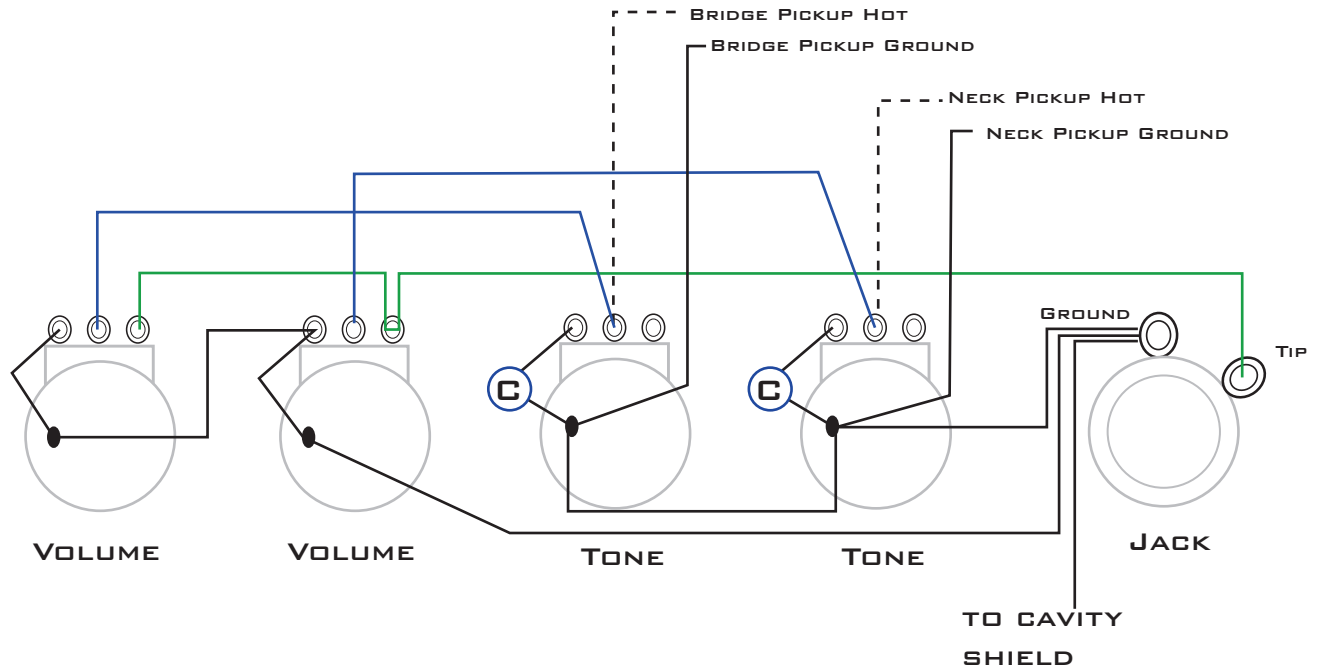

2 PICKUP - VOLUME-VOLUME-TONE-TONE WIRING FOR J PICKUPS

*SLEEVE IS GROUND ON JACK

BESTBASSGEAR_{LLC}

THE FINEST IN BASS PICKUPS, PREAMPS, & OTHER BASS-SPECIFIC NECESSITIES

WWW.BESTBASSGEAR.COM - SALES@BESTBASSGEAR.COM