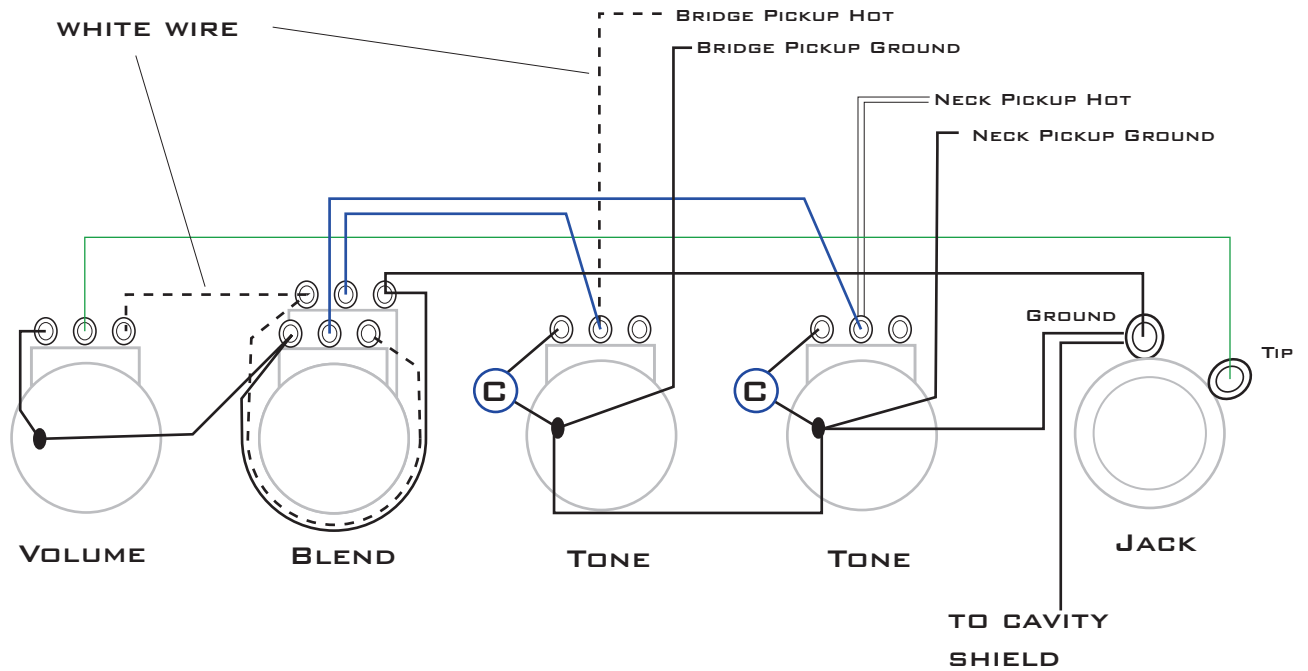

2 PICKUP - VOLUME-BLEND-TONE-TONE WIRING

*SLEEVE IS GROUND ON JACK

*PICKUP GROUNDS CAN BE SOLDERED TO BACK OF VOLUME POT, TONE POT OR TO SLEEVE ON JACK.

BESTBASSGEAR_{LLC}

THE FINEST IN BASS PICKUPS, PREAMPS, & OTHER BASS-SPECIFIC NECESSITIES