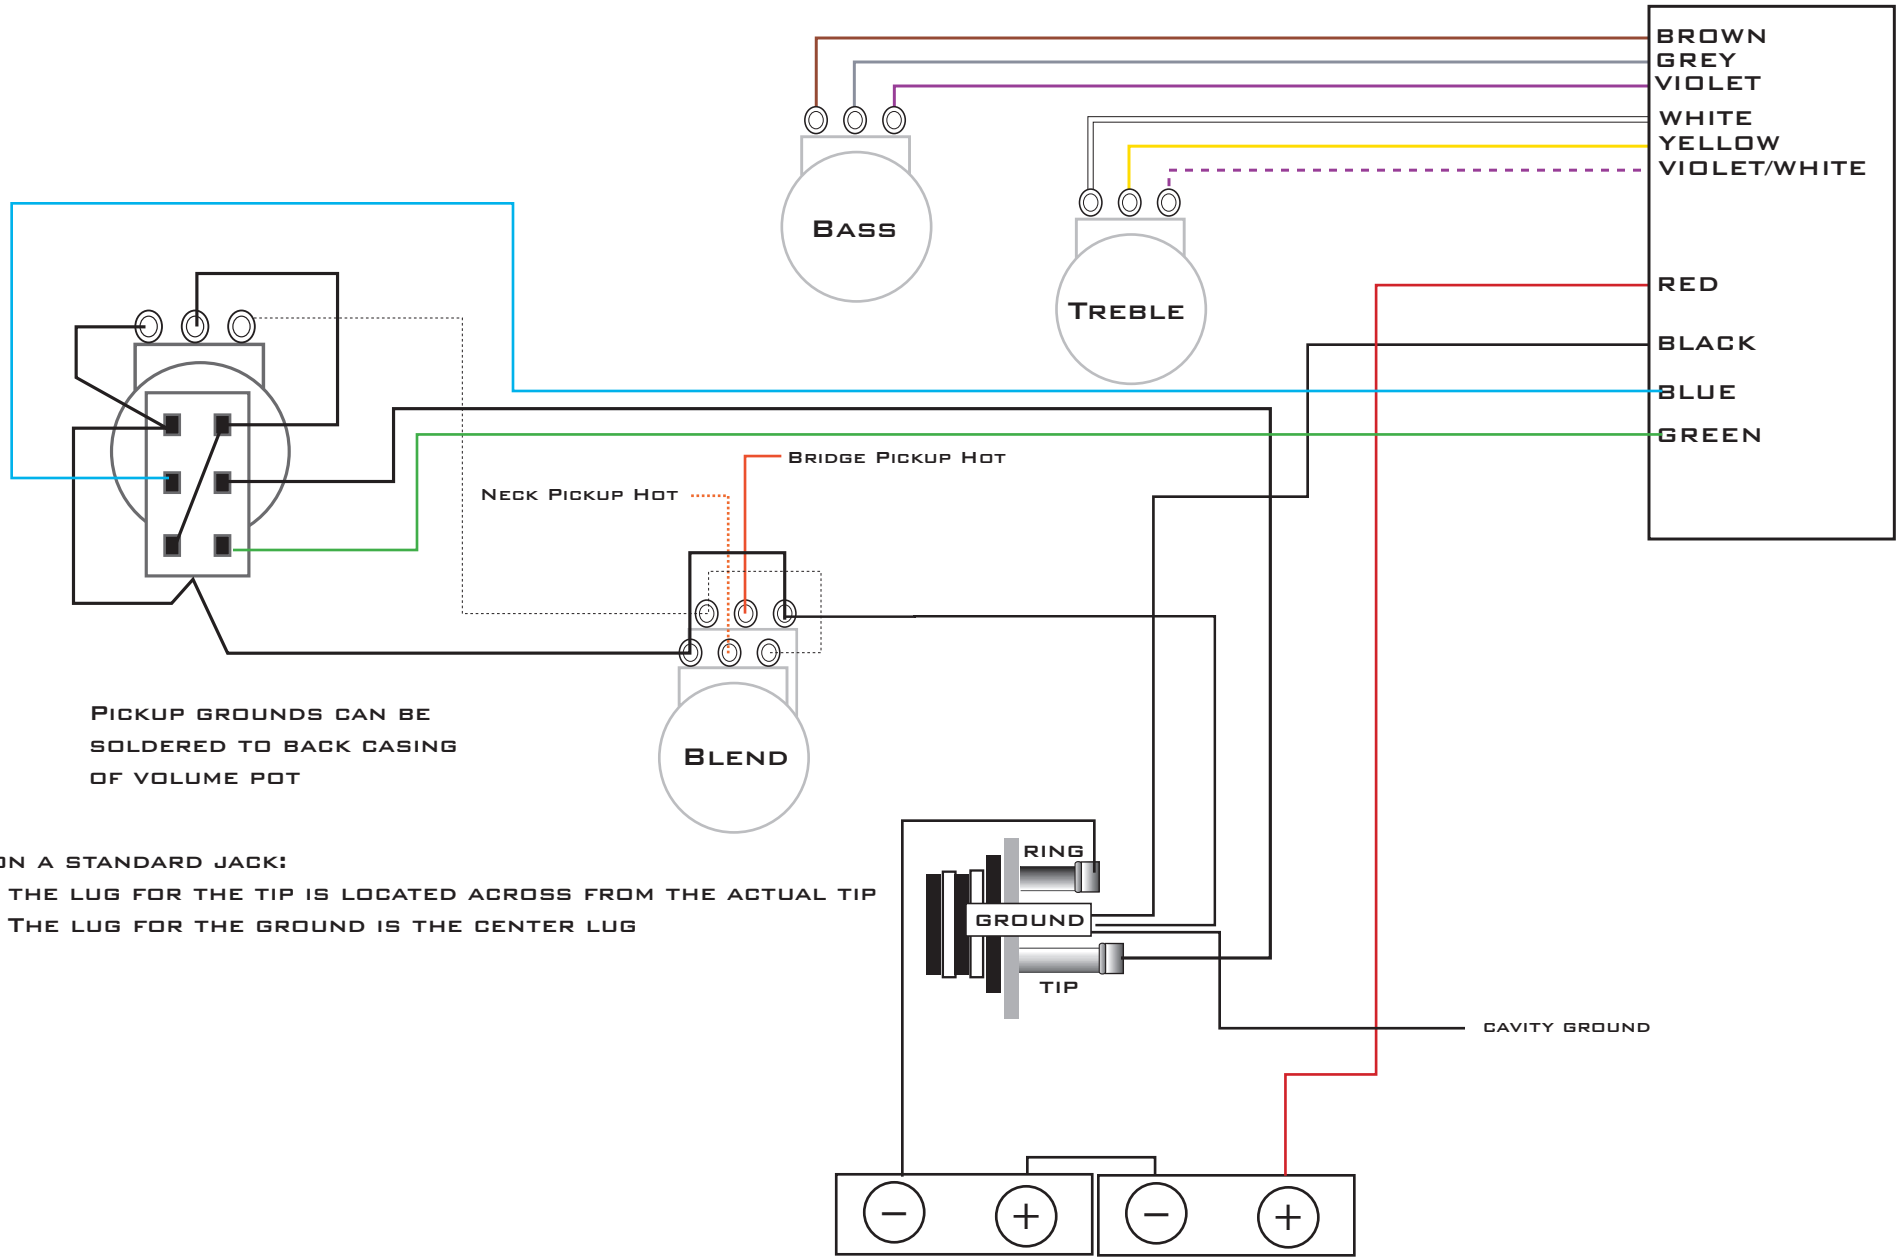

# AGUILAR OBP2 - VOL (WITH PUSH/PULL ACTIVE/PASSIVE)-BLEND-TREBLE -BASS

- BROWN
- GREY
- VIOLET
- WHITE
- YELLOW
- VIOLET/WHITE
- RED
- BLACK
- BLUE
- GREEN

## Instructional Addendum to Aguilar Blend Pot

Original Spec - A250/C250  
Pre November 2015

New Spec - Z250/Z250  
Post November 2015