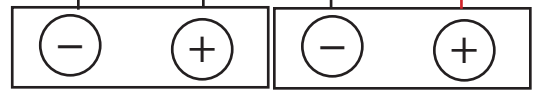

# AGUILAR OBP2 - VOL (WITH PUSH/PULL ACTIVE/PASSIVE)-BLEND-TREBLE -BASS

- BROWN
- GREY
- VIOLET
- WHITE
- YELLOW
- VIOLET/WHITE
- RED
- BLACK
- BLUE
- GREEN