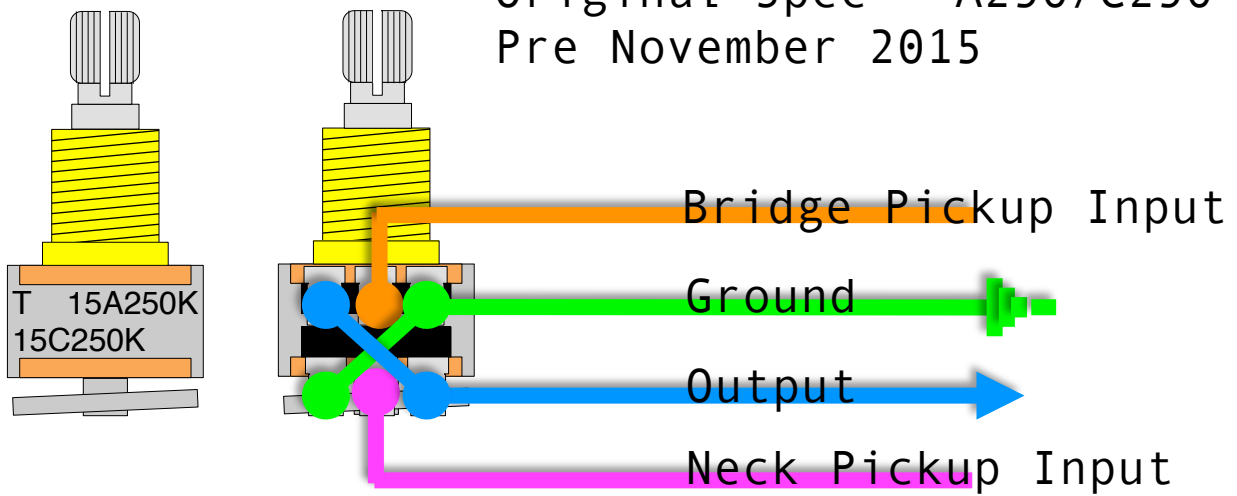

# AGUILAR OBP2 - VOL (WITH PUSH/PULL ACTIVE/PASSIVE)-BLEND-TREBLE -BASS

- BROWN
- GREY
- VIOLET
- WHITE
- YELLOW
- VIOLET/WHITE
- RED
- BLACK
- BLUE
- GREEN

## Instructional Addendum to Aguilar Blend Pot

Original Spec - A250/C250  
Pre November 2015

New Spec - Z250/Z250  
Post November 2015