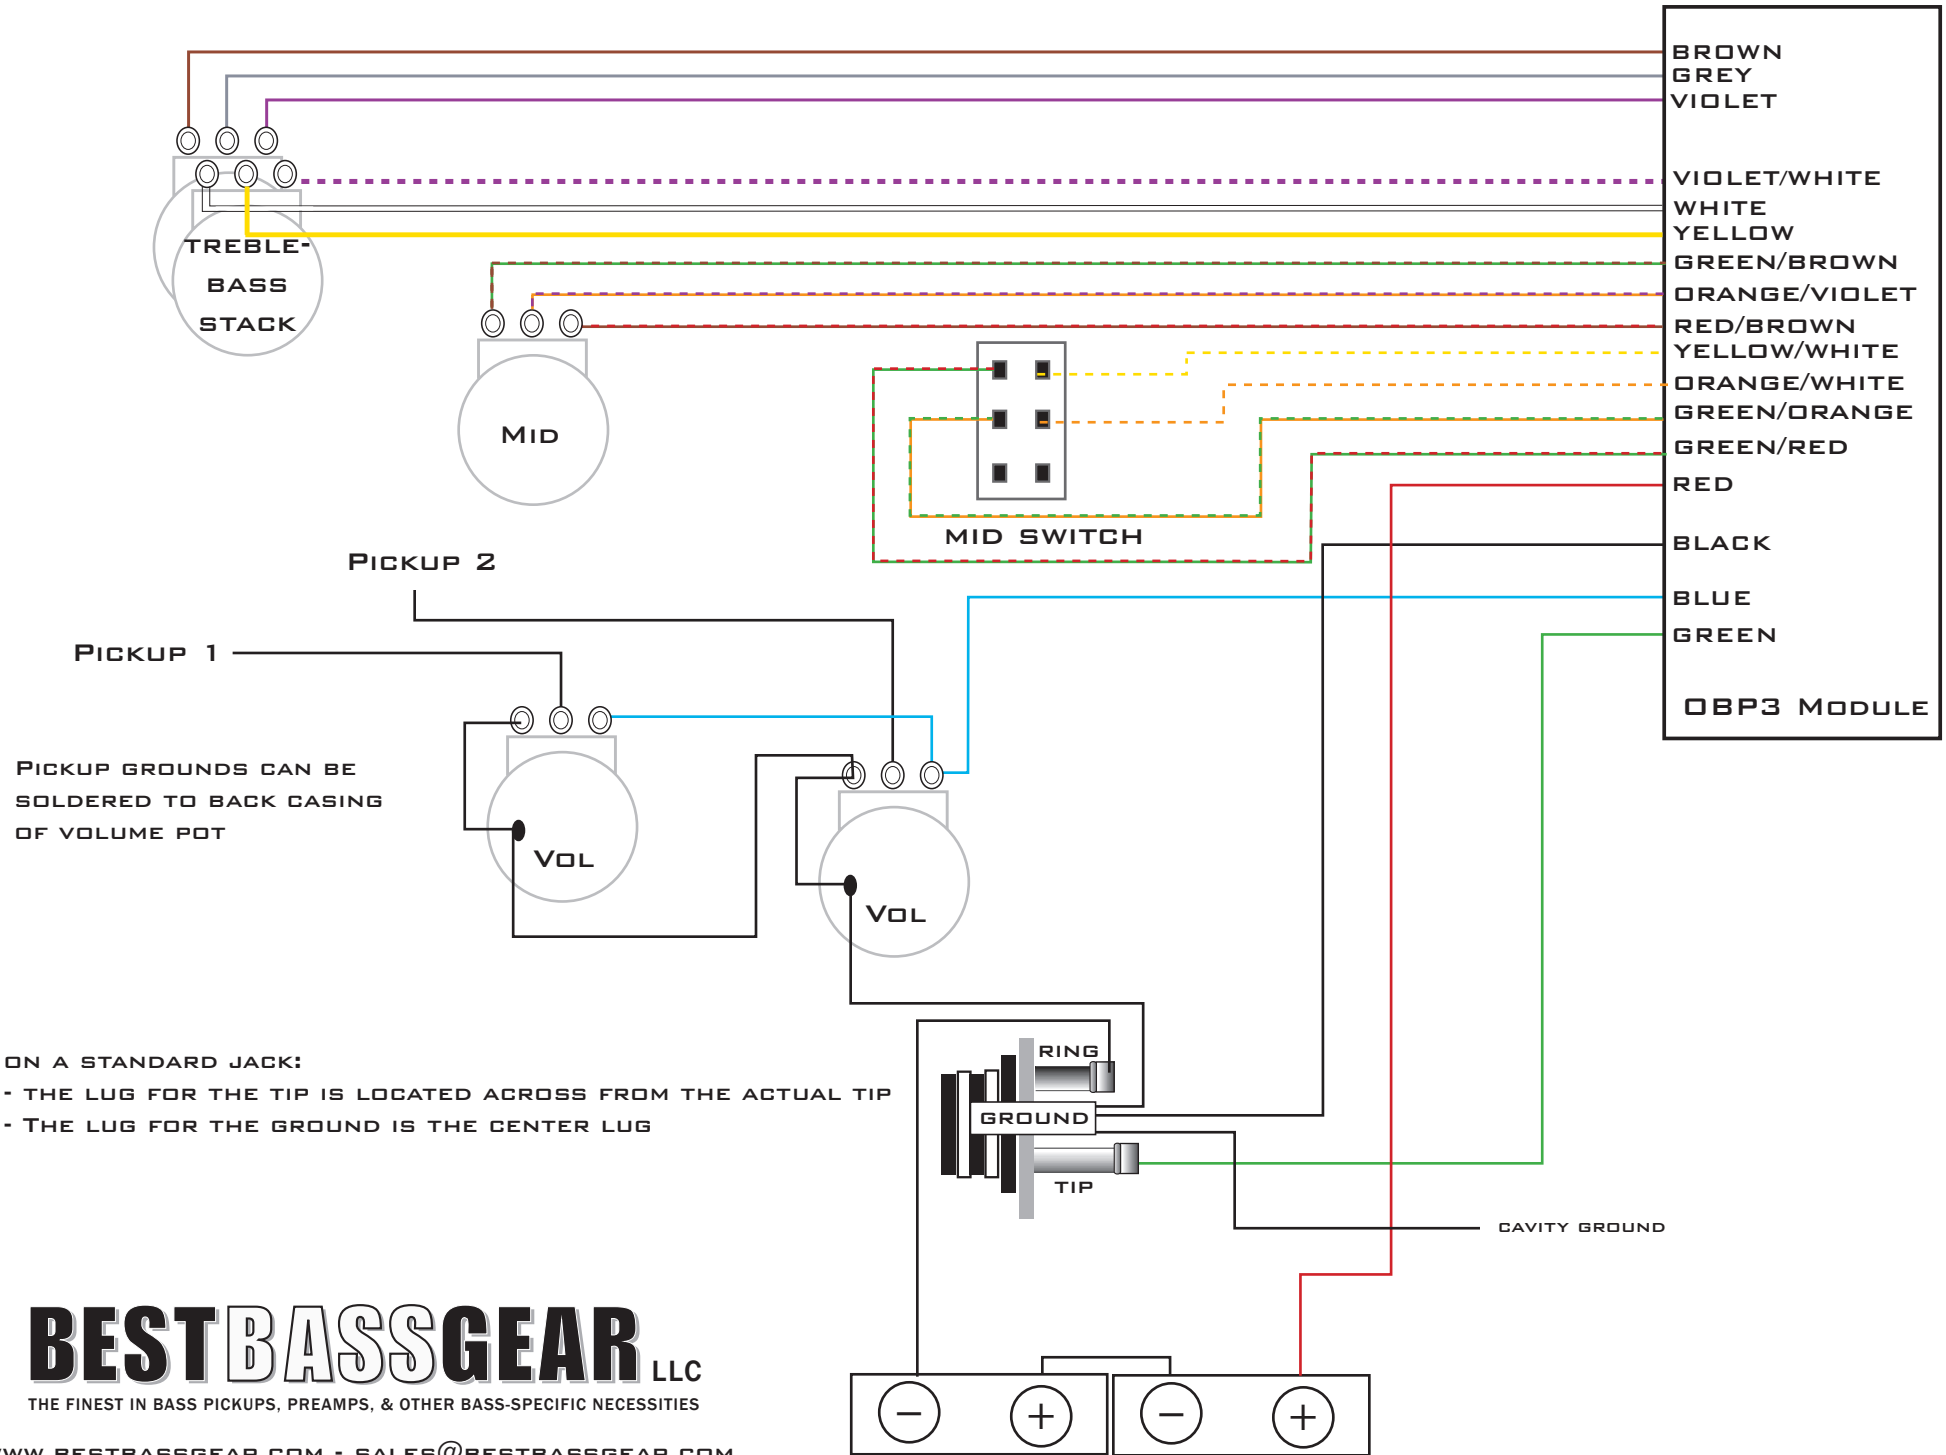

AGUILAR OBP3: VOLUME - VOLUME- TREBLE/BASS STACK - MID - MID SWITCH

9 OR 18 VOLTS CAN BE USED WITH THE OBP2/OBP3 PREAMPS. FOR 9 VOLT USE, CONNECT THE NEGATIVE FROM THE BATTERY TERMINAL TO THE RING ON THE JACK.