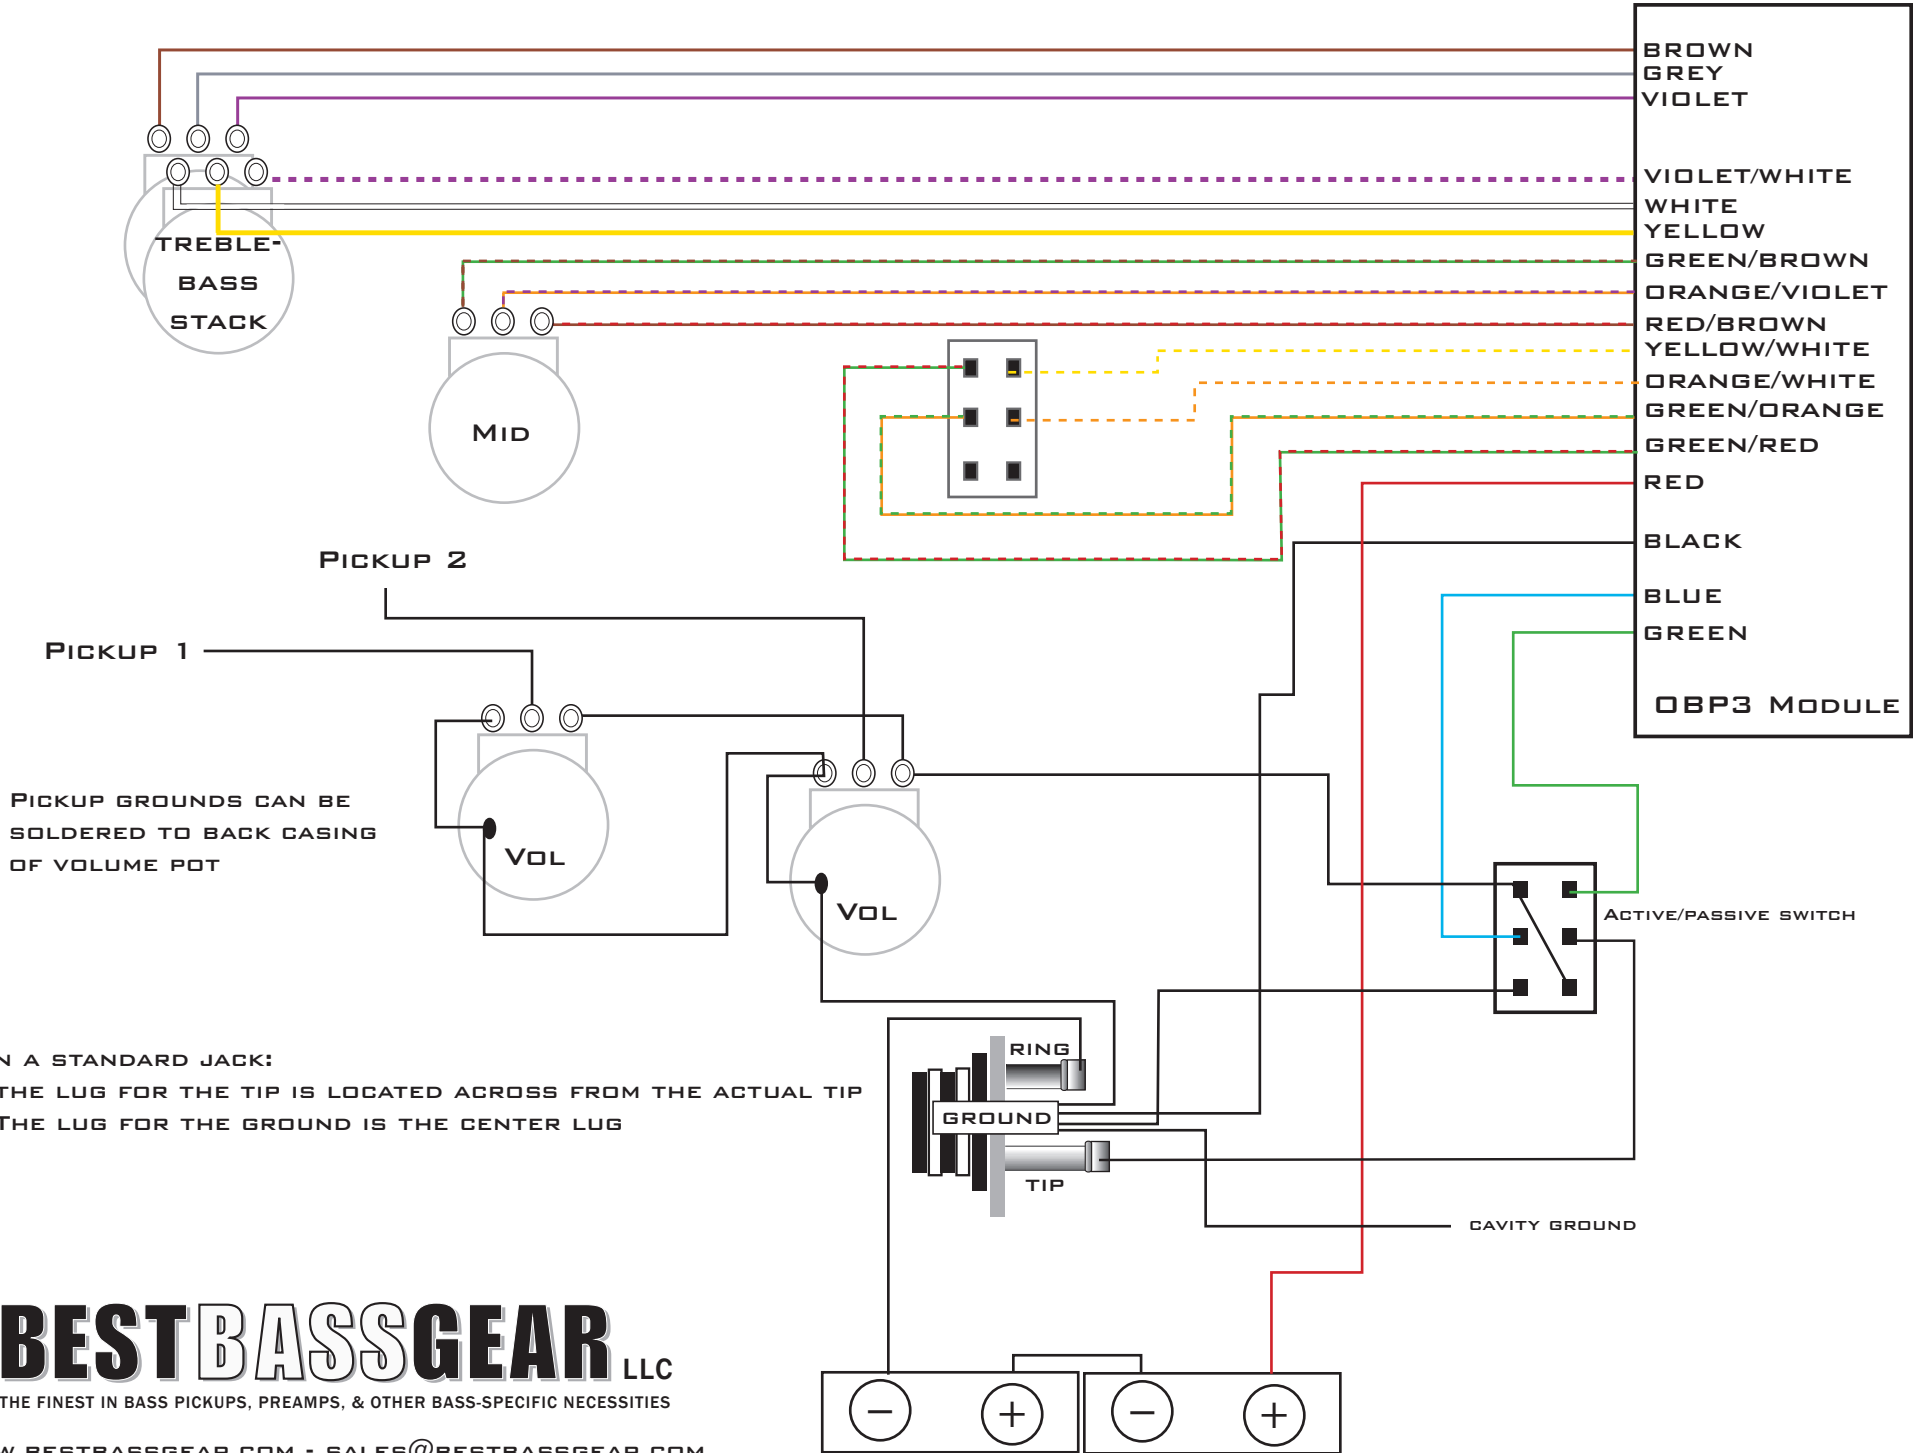

AGUILAR OBP3: VOLUME - VOLUME- TREBLE - MID - BASS - MID SWITCH - ACTIVE/PASSIVE SWITCH

BESTBASSGEAR LLC

THE FINEST IN BASS PICKUPS, PREAMPS, & OTHER BASS-SPECIFIC NECESSITIES

WWW.BESTBASSGEAR.COM - SALES@BESTBASSGEAR.COM

9 OR 18 VOLTS CAN BE USED WITH THE OBP2/OBP3 PREAMPS. FOR 9 VOLT USE, CONNECT THE NEGATIVE FROM THE BATTERY TERMINAL TO THE RING ON THE JACK.