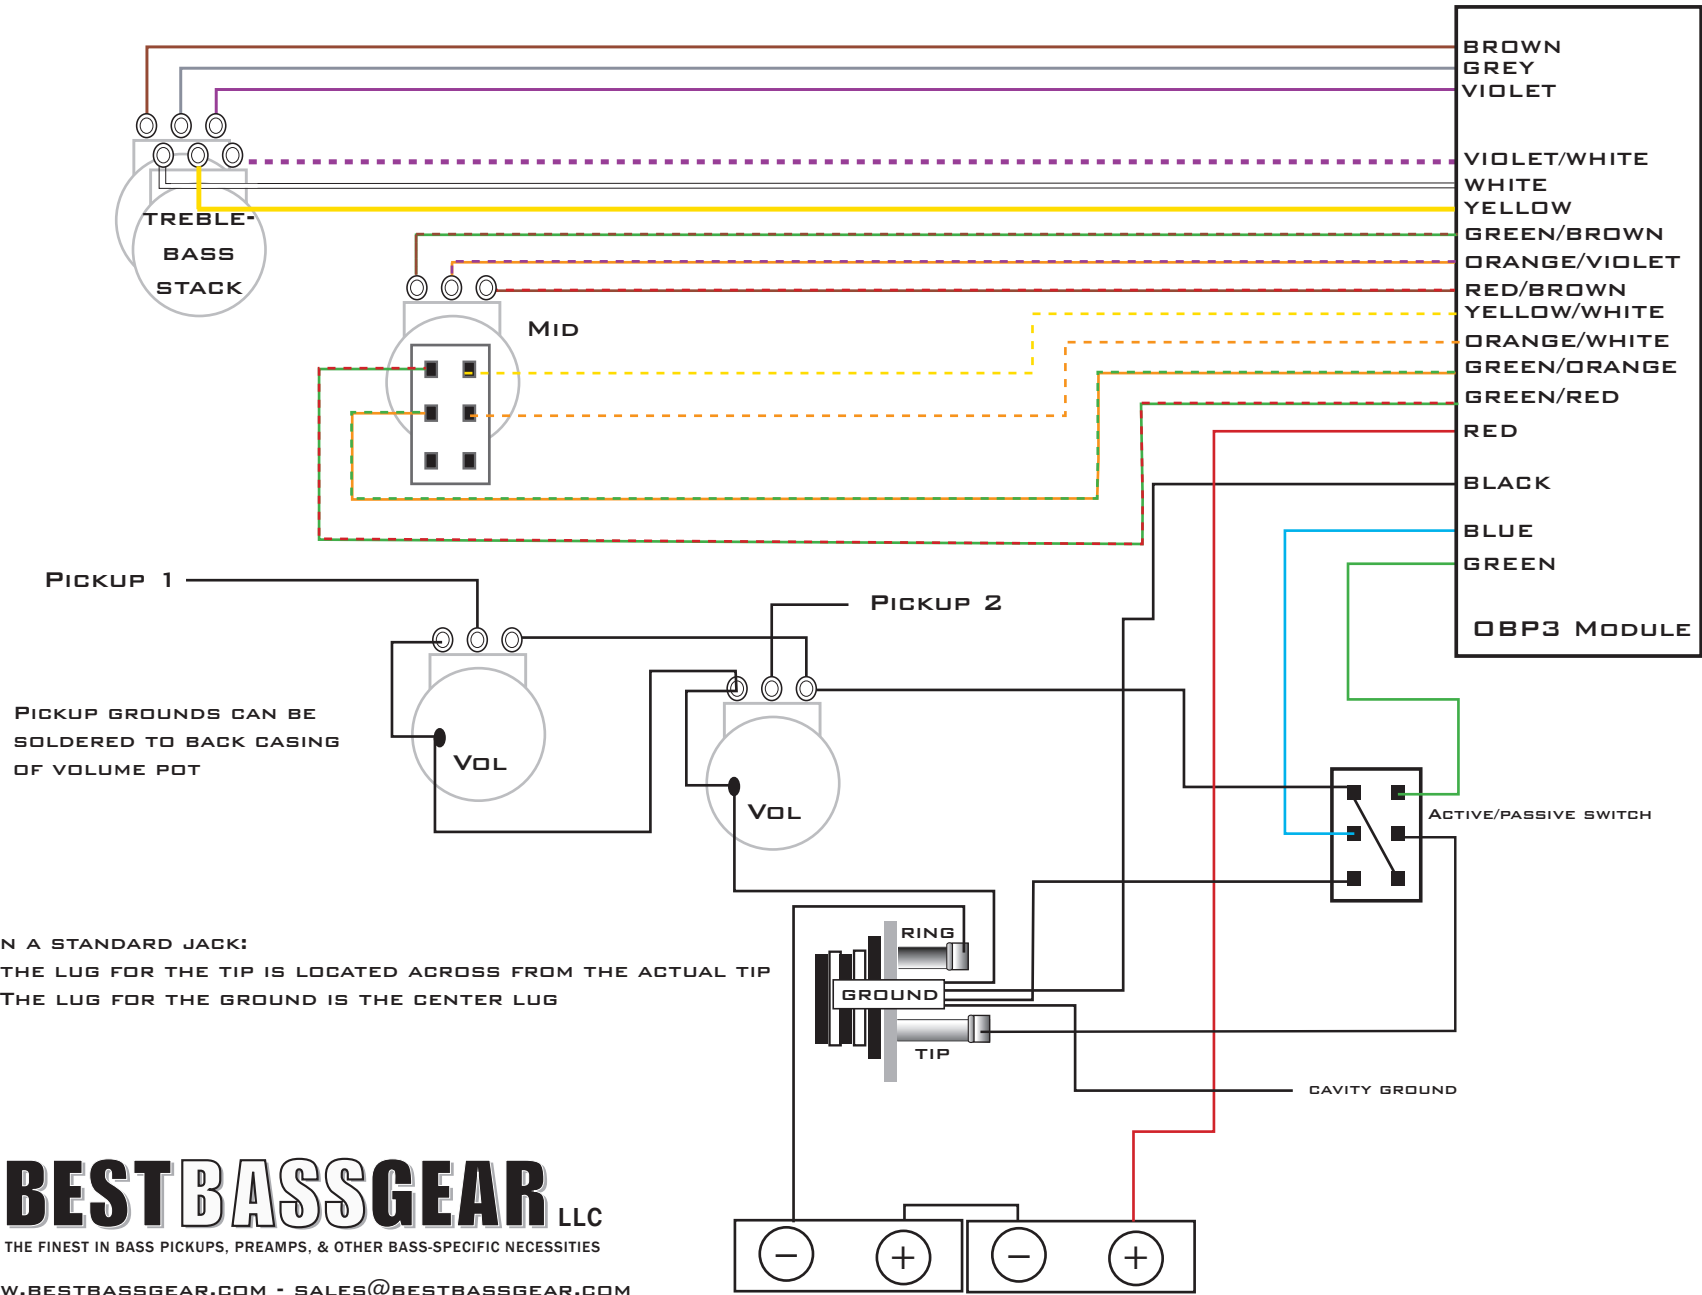

AGUILAR OBP3: VOLUME - VOLUME- TREBLE - MID WITH PP FREQ SELECTOR - BASS - ACTIVE/PASSIVE SWITCH

BESTBASSGEAR LLC

THE FINEST IN BASS PICKUPS, PREAMPS, & OTHER BASS-SPECIFIC NECESSITIES

WWW.BESTBASSGEAR.COM - SALES@BESTBASSGEAR.COM

9 OR 18 VOLTS CAN BE USED WITH THE OBP2/OBP3 PREAMPS. FOR 9 VOLT USE, CONNECT THE NEGATIVE FROM THE BATTERY TERMINAL TO THE RING ON THE JACK.