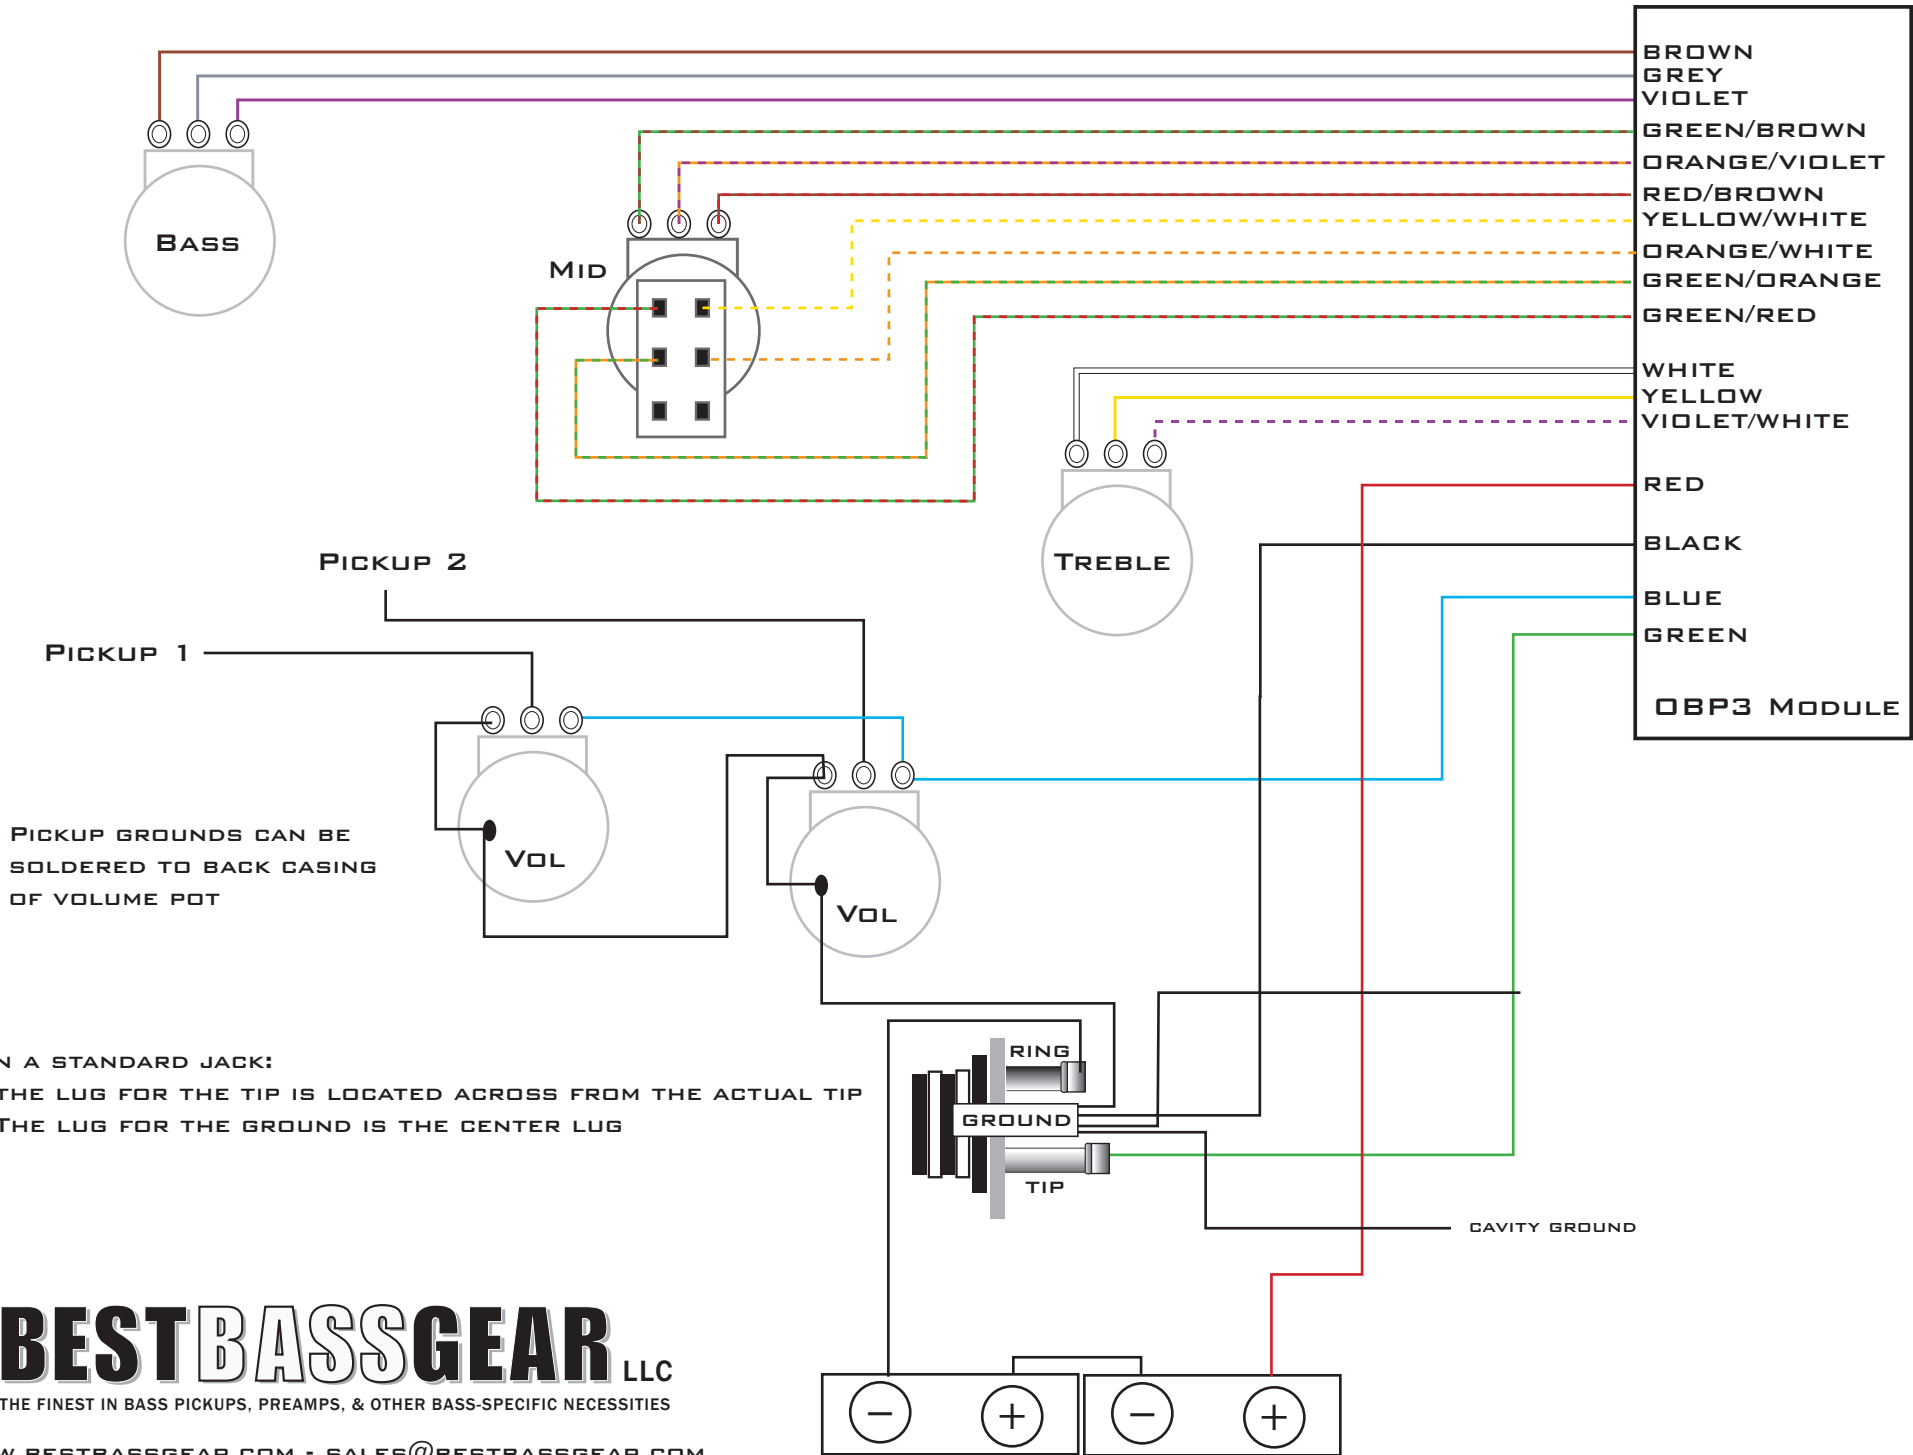

AGUILAR OBP3: VOLUME - VOLUME- TREBLE - MID (PUSH-PULL FREQ SEL) - BASS

9 OR 18 VOLTS CAN BE USED WITH THE OBP2/OBP3 PREAMPS. FOR 9 VOLT USE, CONNECT THE NEGATIVE FROM THE BATTERY TERMINAL TO THE RING ON THE JACK.