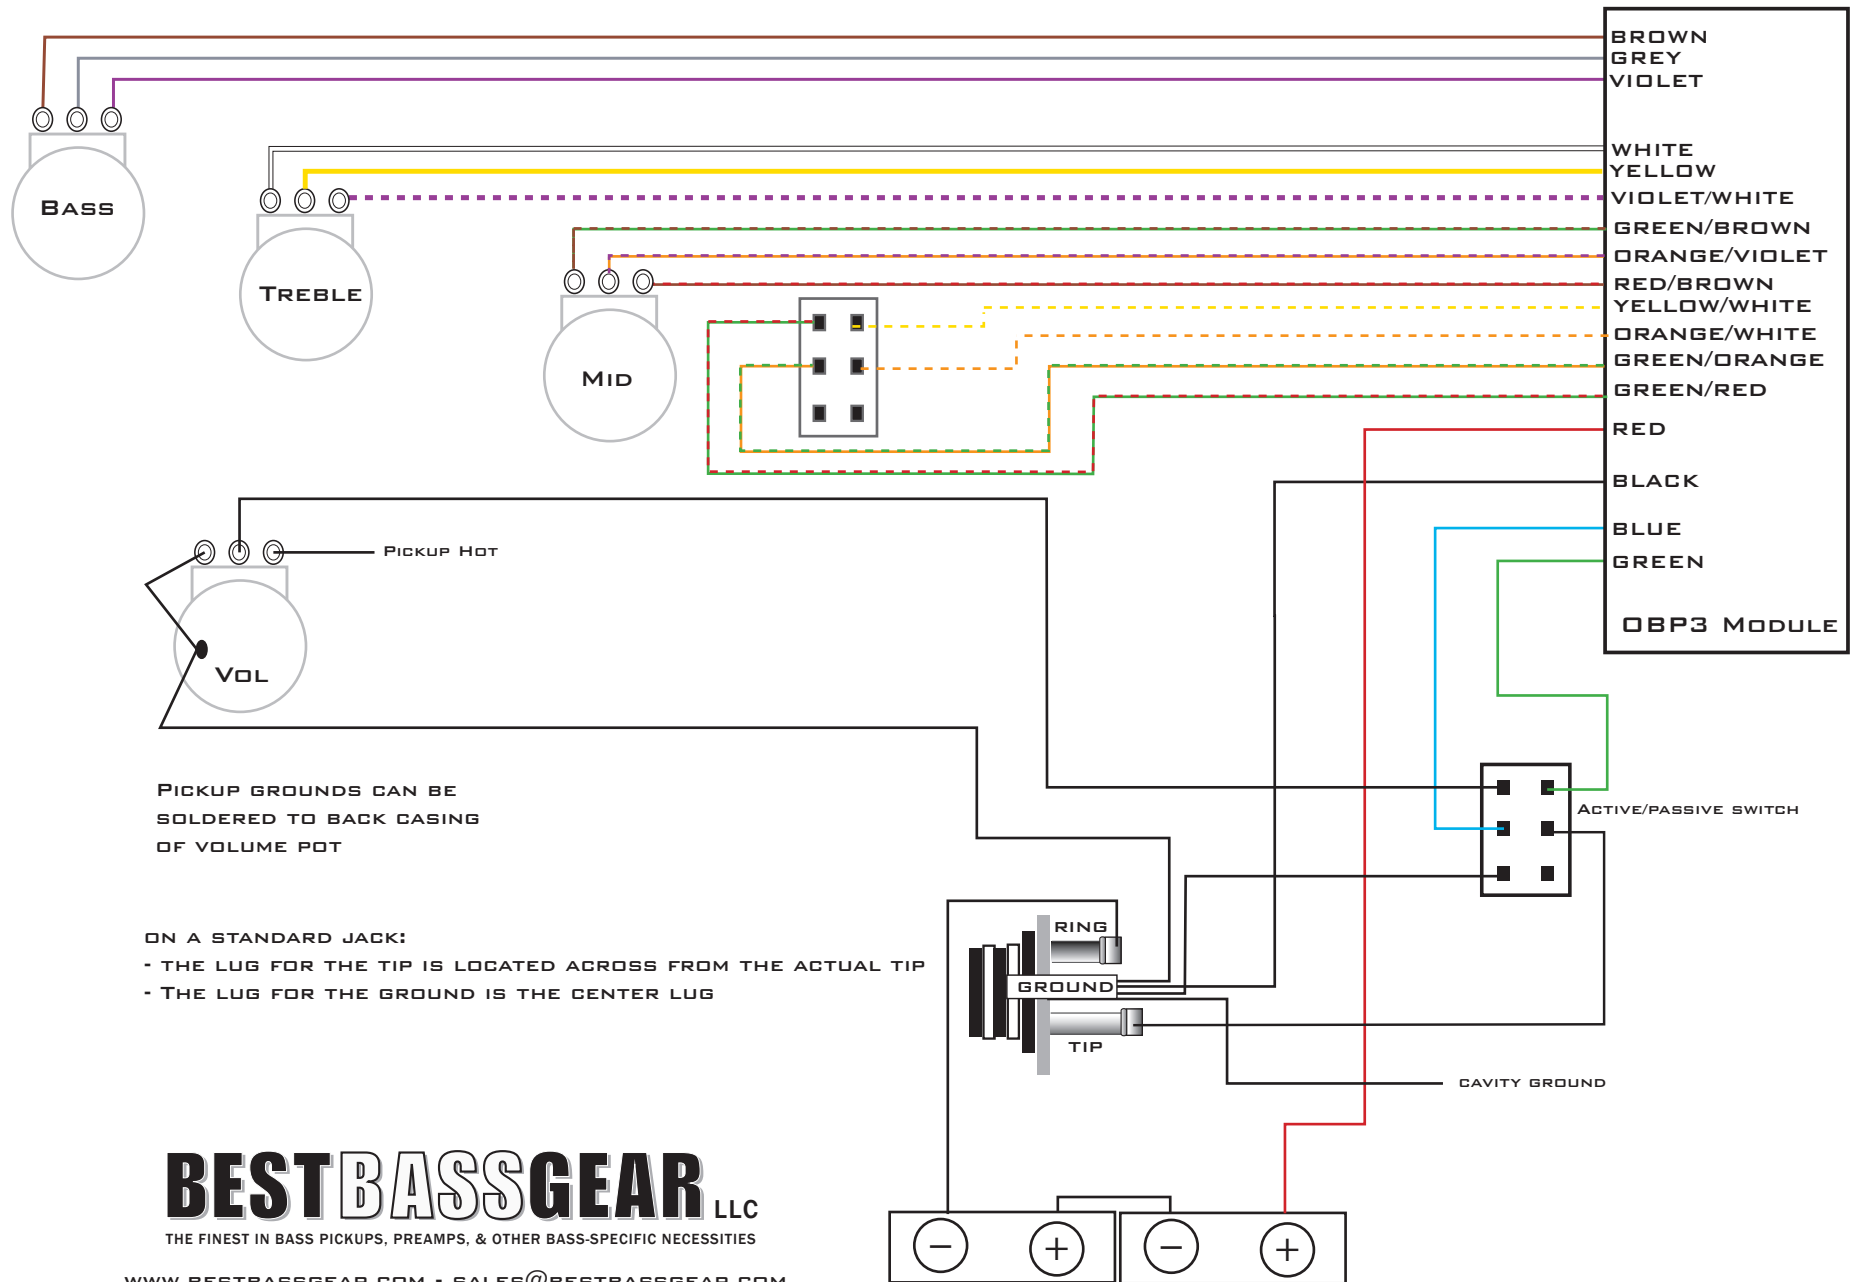

AGUILAR OBP3: VOLUME - TREBLE - MID - BASS- ACTIVE/PASSIVE SWITCH - MID SWITCH

**BESTBASSGEAR** LLC

THE FINEST IN BASS PICKUPS, PREAMPS, & OTHER BASS-SPECIFIC NECESSITIES

WWW.BESTBASSGEAR.COM - SALES@BESTBASSGEAR.COM

9 OR 18 VOLTS CAN BE USED WITH THE OBP2/OBP3 PREAMPS. FOR 9 VOLT USE, CONNECT THE NEGATIVE FROM THE BATTERY TERMINAL TO THE RING ON THE JACK.