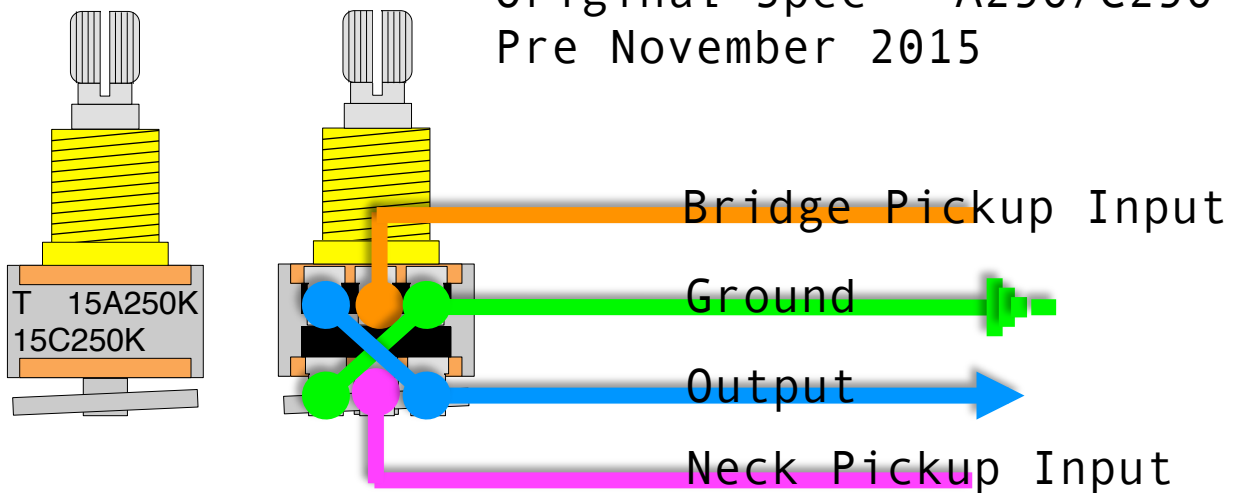

9 OR 18 VOLTS CAN BE USED WITH THE OBP2/OBP3 PREAMPS. FOR 9 VOLT USE, CONNECT THE NEGATIVE FROM THE BATTERY TERMINAL TO THE RING ON THE JACK.

Instructional Addendum to Aguilar Blend Pot

Original Spec - A250/C250
Pre November 2015