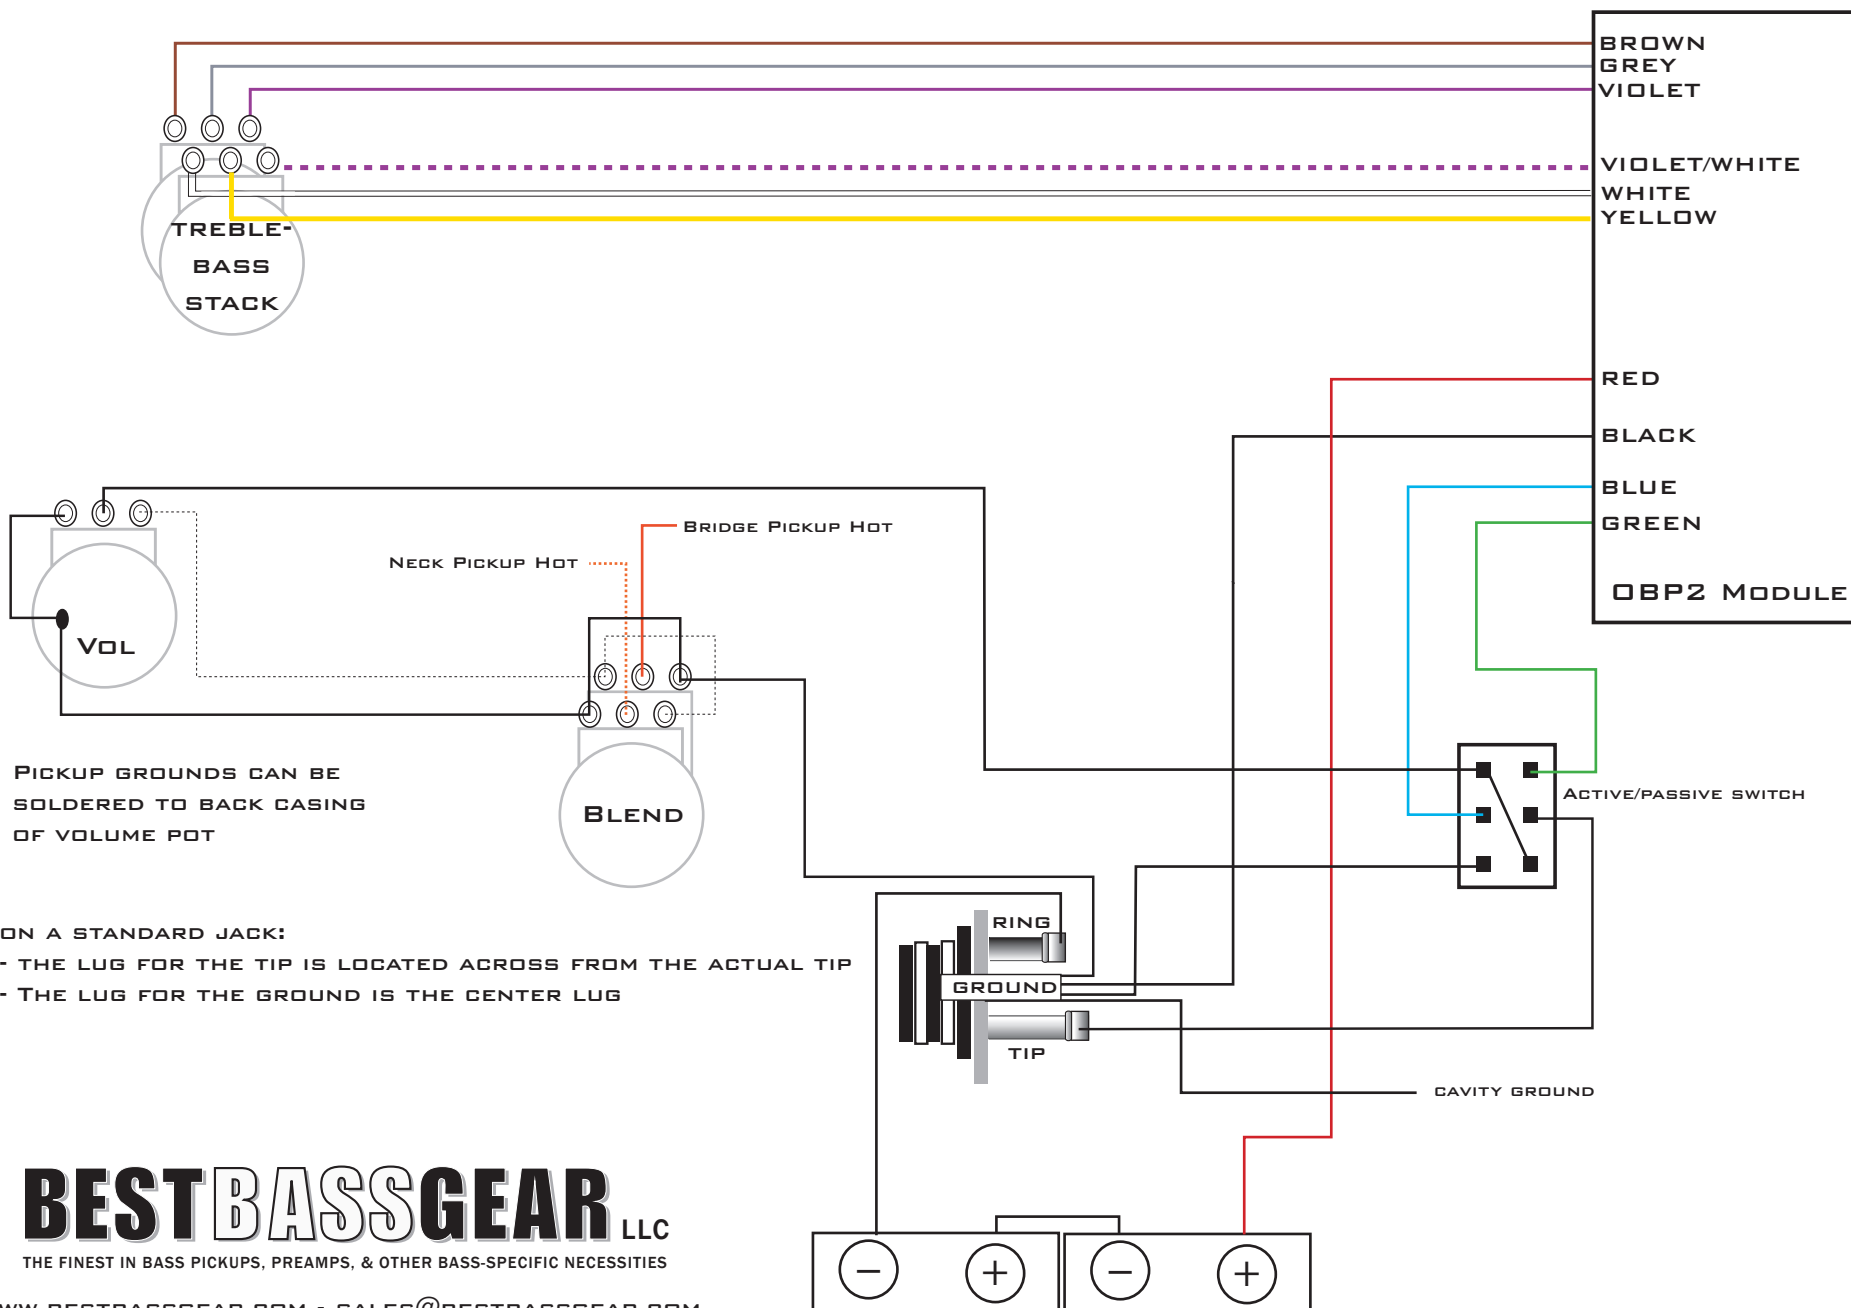

AGUILAR OBP2: VOLUME - BLEND - TREBLE/BASS STACK - ACTIVE/PASSIVE SWITCH

BESTBASSGEAR LLC

THE FINEST IN BASS PICKUPS, PREAMPS, & OTHER BASS-SPECIFIC NECESSITIES

WWW.BESTBASSGEAR.COM - SALES@BESTBASSGEAR.COM

9 OR 18 VOLTS CAN BE USED WITH THE OBP2/OBP3 PREAMPS. FOR 9 VOLT USE, CONNECT THE NEGATIVE FROM THE BATTERY TERMINAL TO THE RING ON THE JACK.

Instructional Addendum to Aguilar Blend Pot

Original Spec - A250/C250
Pre November 2015

New Spec - Z250/Z250
Post November 2015