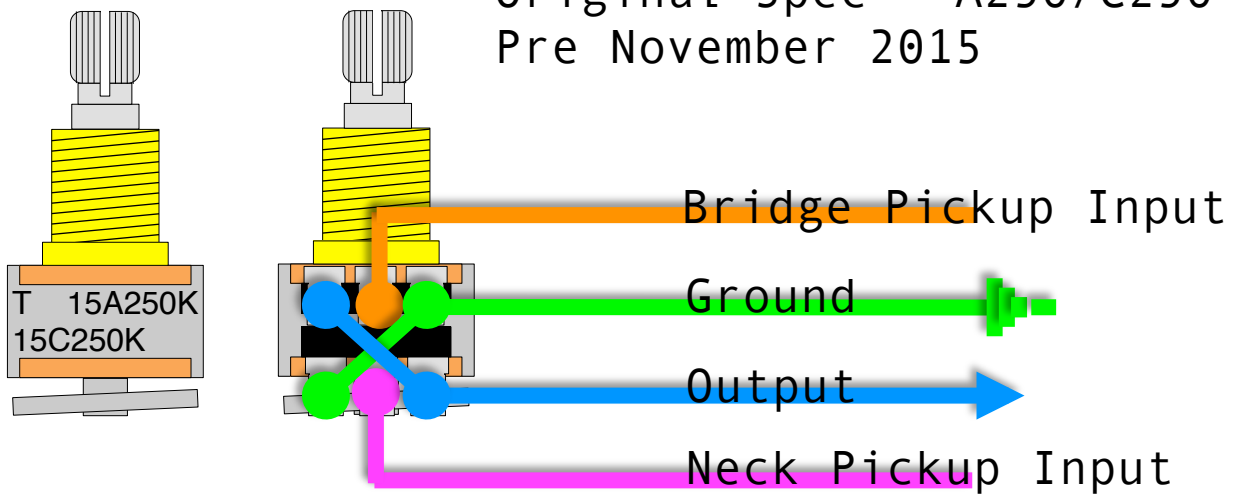

AGUILAR OBP3: VOLUME - BLEND - TREBLE - MID (PUSH-PULL FREQ SEL) - BASS

9 OR 18 VOLTS CAN BE USED WITH THE OBP2/OBP3 PREAMPS. FOR 9 VOLT USE, CONNECT THE NEGATIVE FROM THE BATTERY TERMINAL TO THE RING ON THE JACK.

Instructional Addendum to Aguilar Blend Pot

Original Spec - A250/C250
Pre November 2015

New Spec - Z250/Z250
Post November 2015