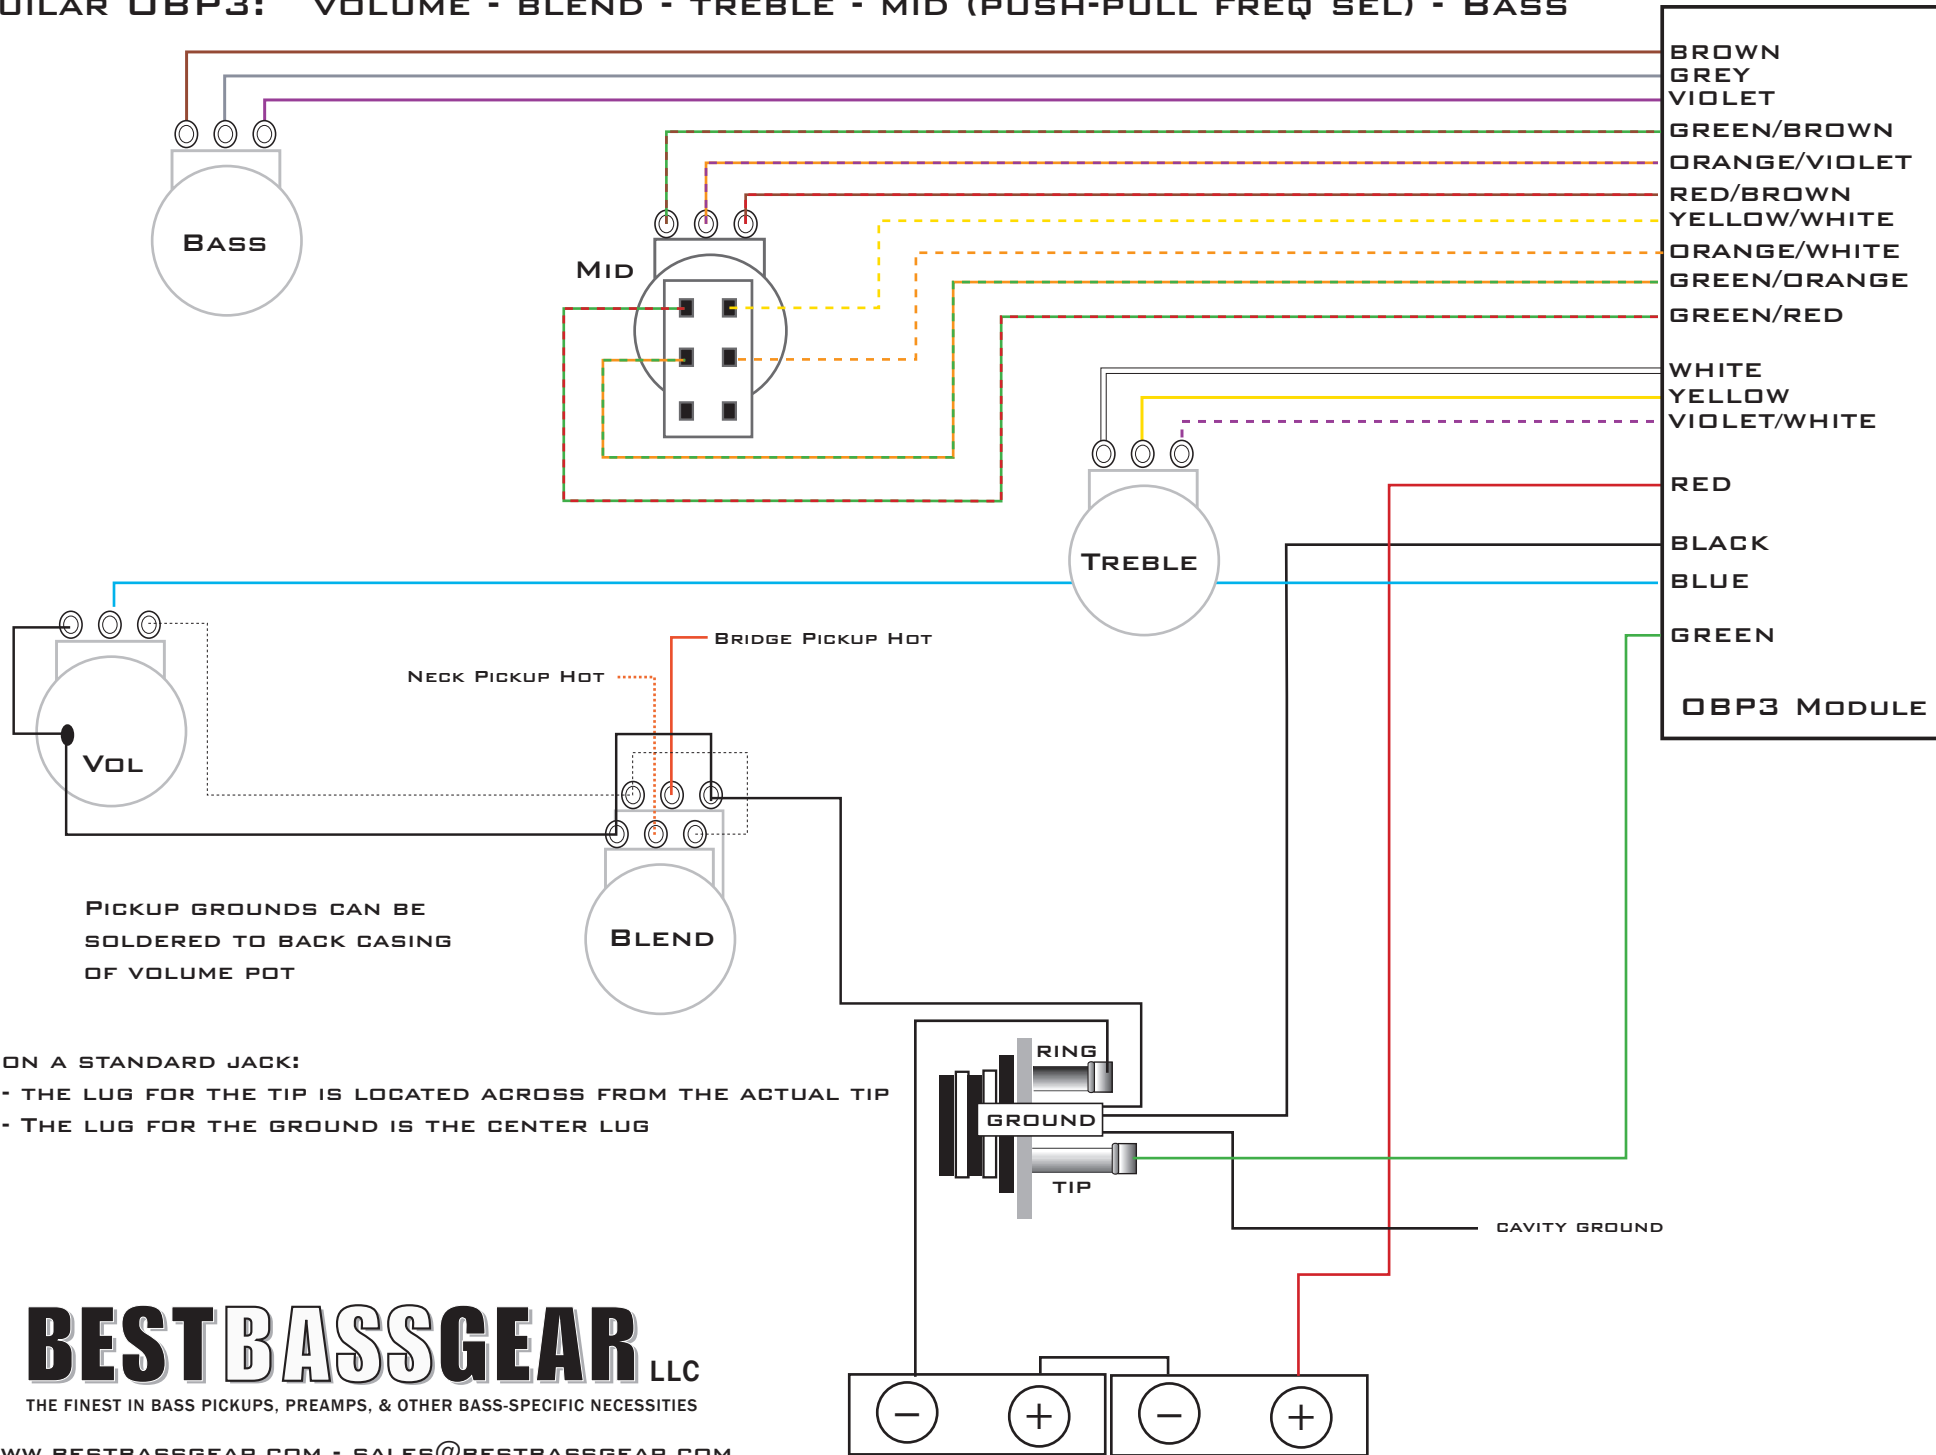

AGUILAR OBP3: VOLUME - BLEND - TREBLE - MID (PUSH-PULL FREQ SEL) - BASS

9 OR 18 VOLTS CAN BE USED WITH THE OBP2/OBP3 PREAMPS. FOR 9 VOLT USE, CONNECT THE NEGATIVE FROM THE BATTERY TERMINAL TO THE RING ON THE JACK.

Instructional Addendum to Aguilar Blend Pot

Original Spec - A250/C250
Pre November 2015

New Spec - Z250/Z250
Post November 2015