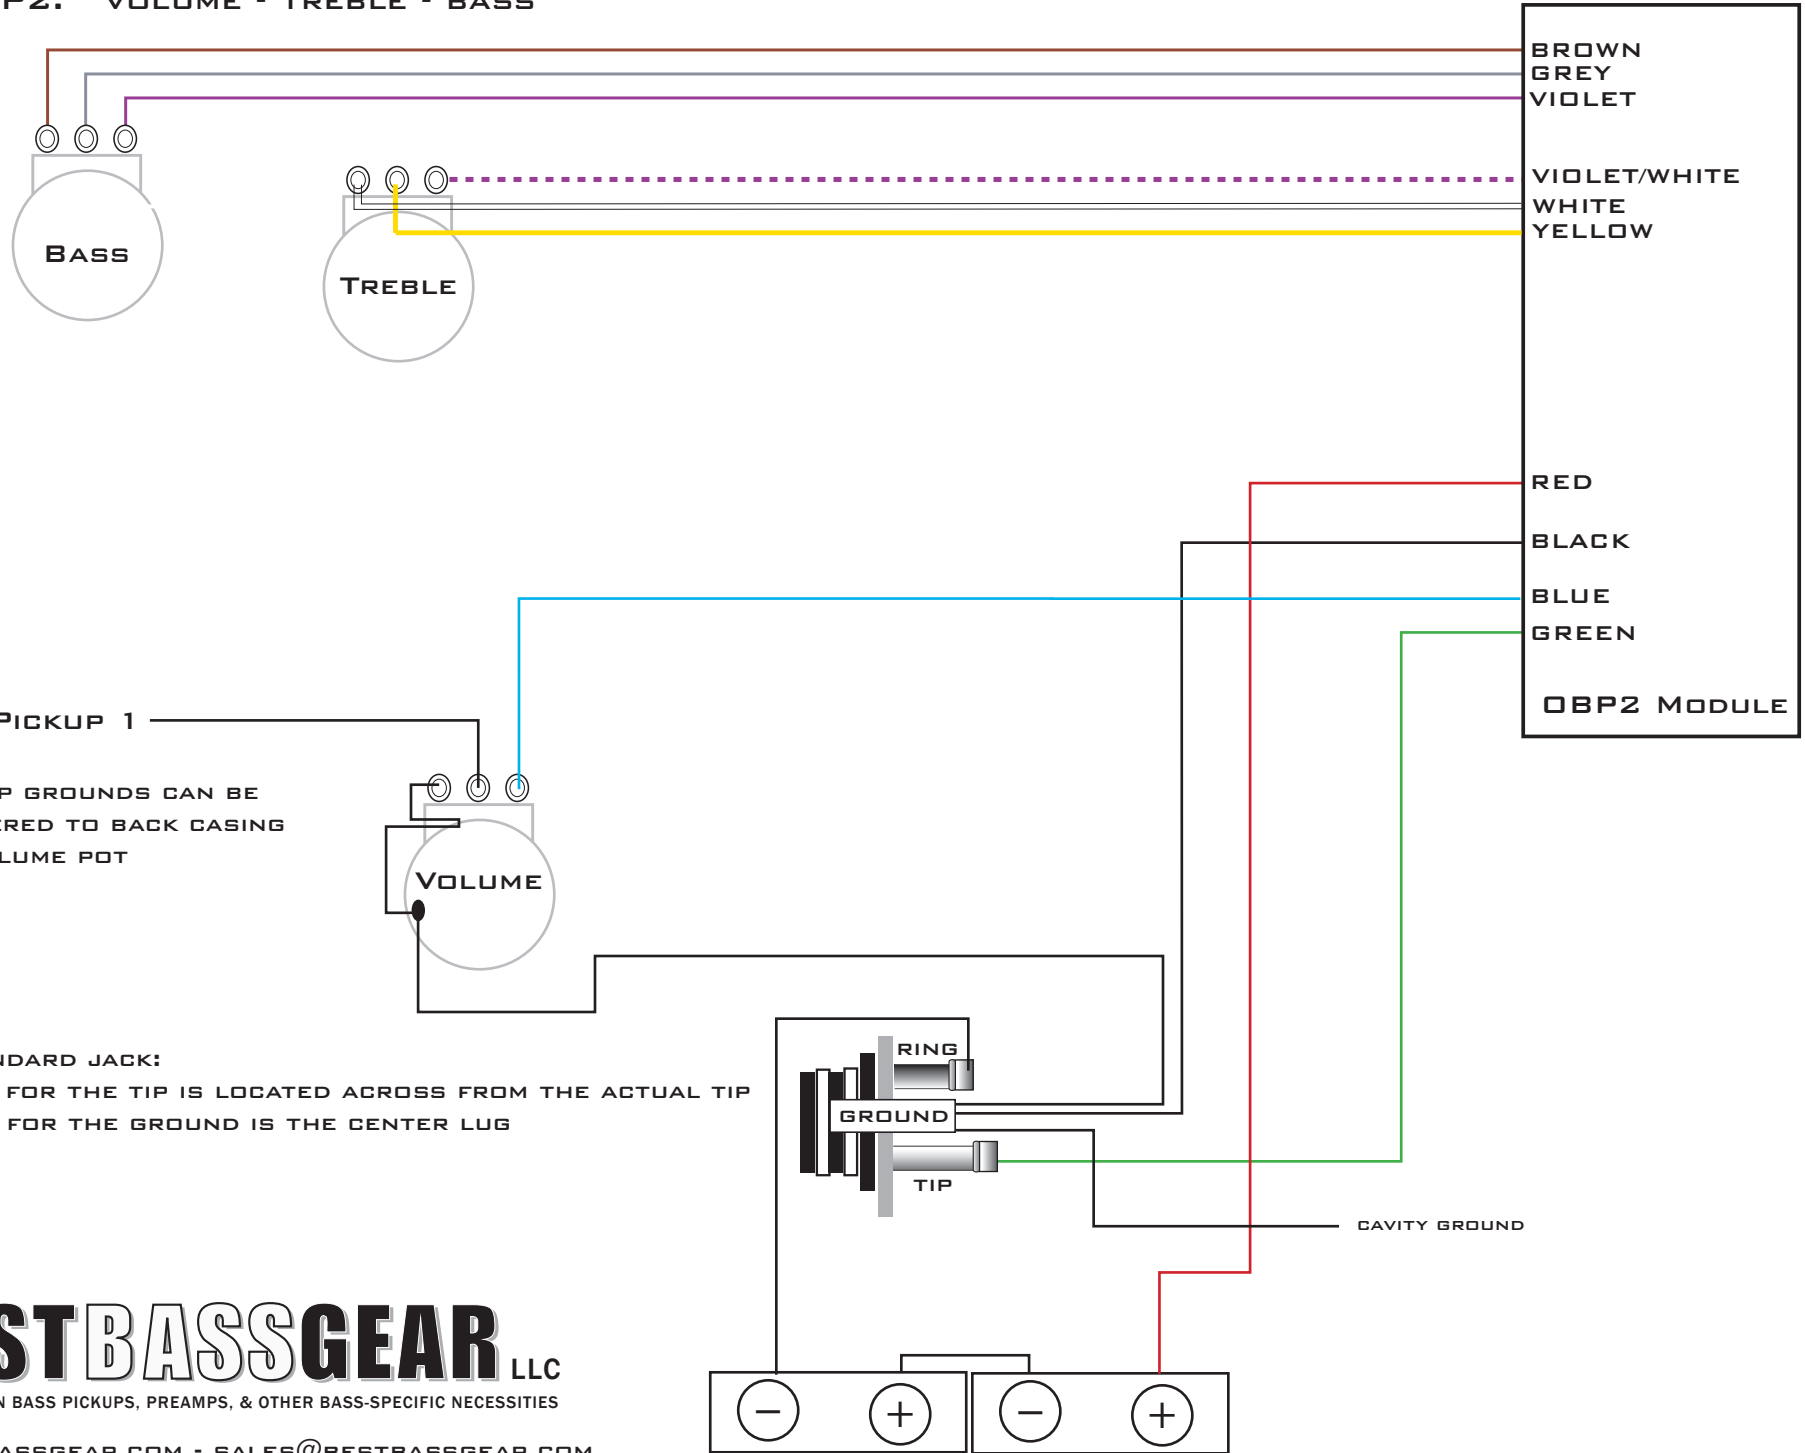

AGUILAR OBP2: VOLUME - TREBLE - BASS

PICKUP GROUNDS CAN BE
SOLDERED TO BACK CASING
OF VOLUME POT

- ON A STANDARD JACK:
- THE LUG FOR THE TIP IS LOCATED ACROSS FROM THE ACTUAL TIP
 - THE LUG FOR THE GROUND IS THE CENTER LUG

BESTBASSGEAR LLC
THE FINEST IN BASS PICKUPS, PREAMPS, & OTHER BASS-SPECIFIC NECESSITIES

WWW.BESTBASSGEAR.COM - SALES@BESTBASSGEAR.COM

9 OR 18 VOLTS CAN BE USED WITH THE OBP2/OBP3 PREAMPS. FOR 9 VOLT USE, CONNECT THE NEGATIVE FROM THE BATTERY TERMINAL TO THE RING ON THE JACK.