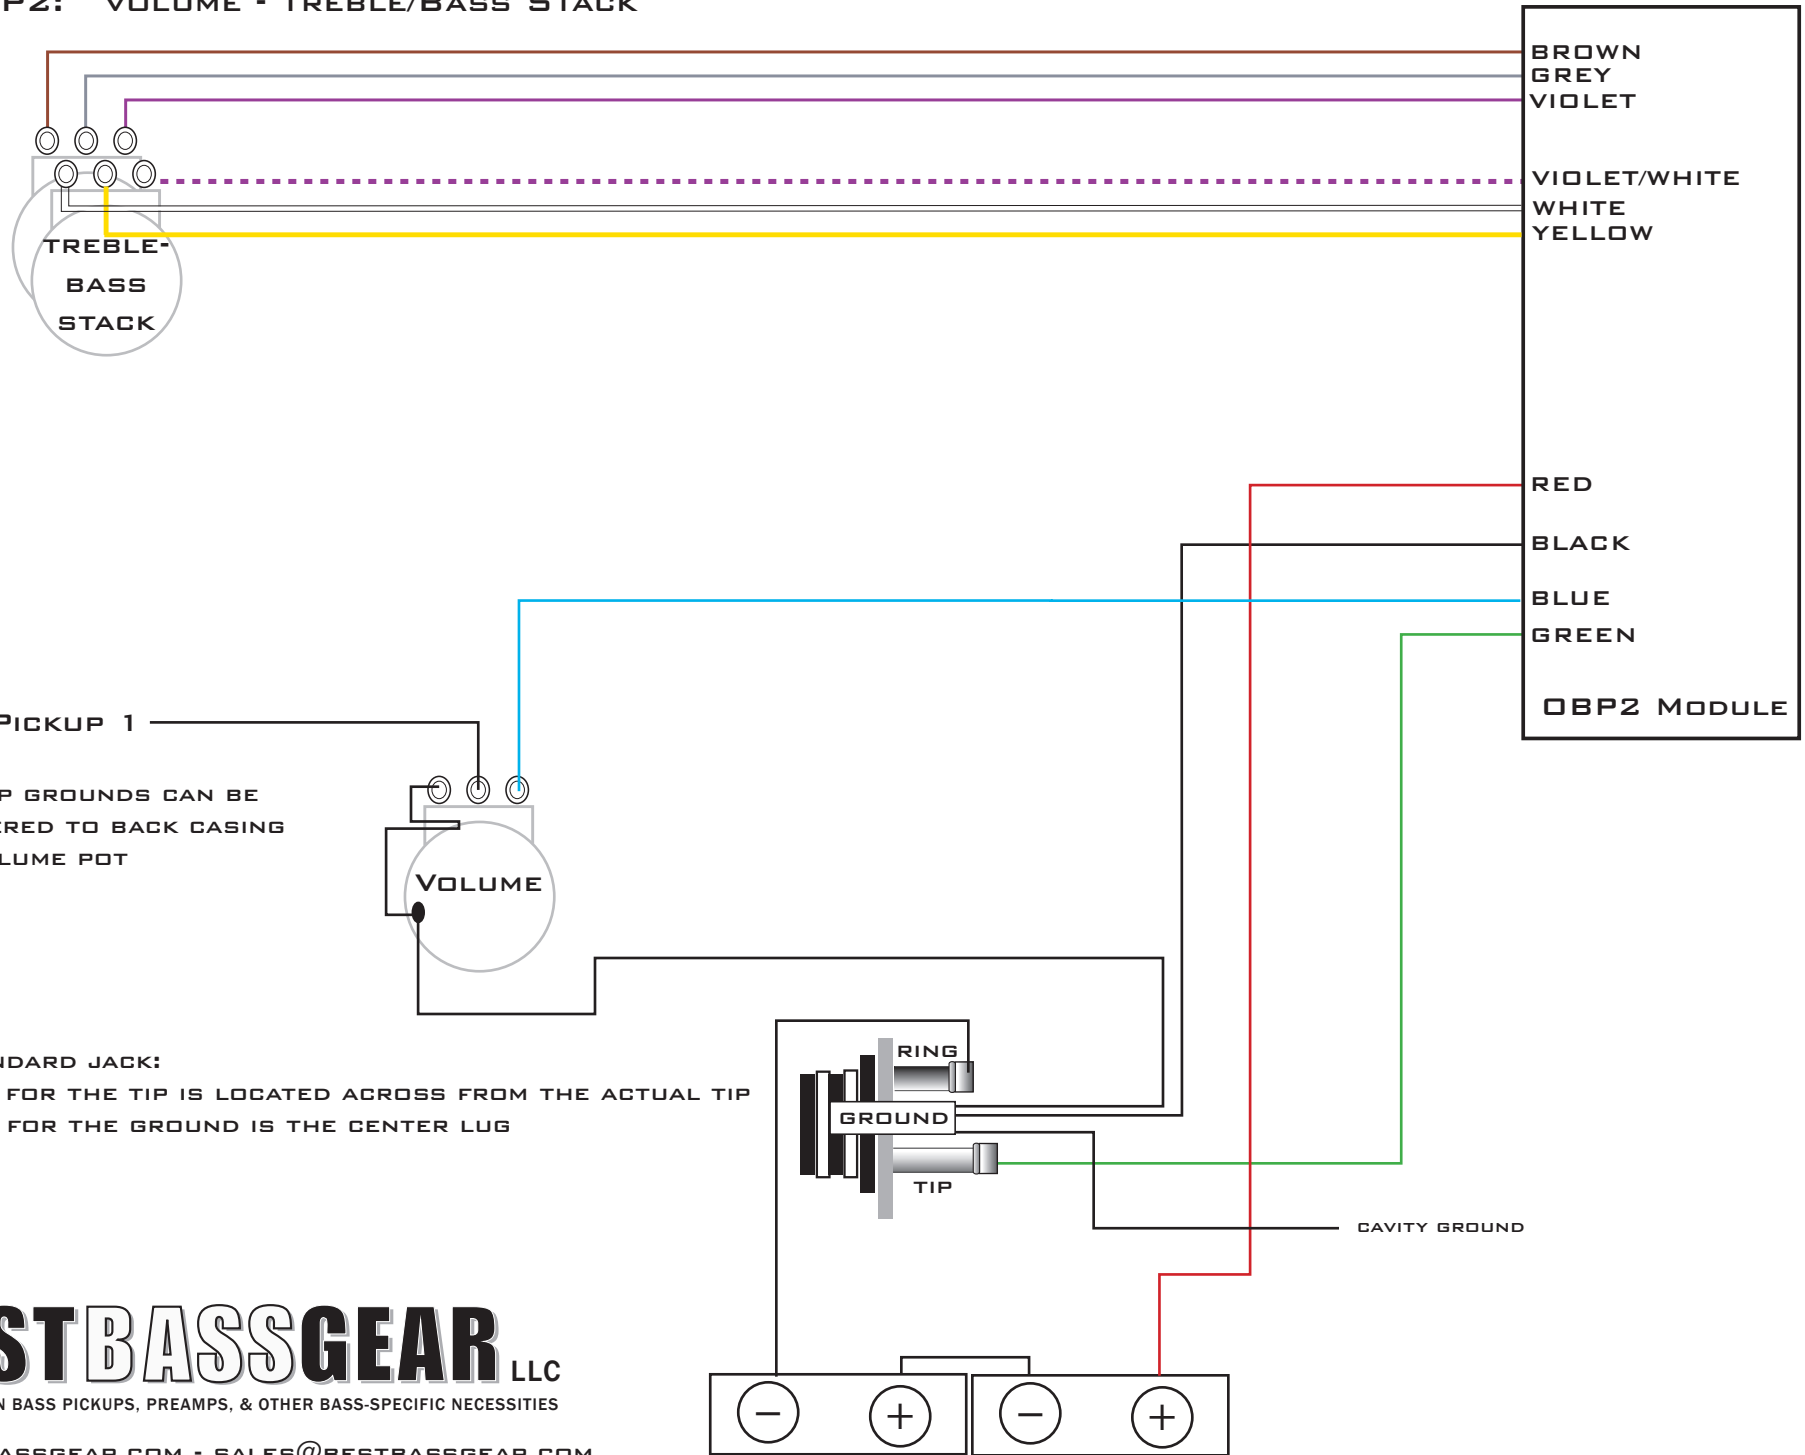

AGUILAR OBP2: VOLUME - TREBLE/BASS STACK

PICKUP GROUNDS CAN BE
SOLDERED TO BACK CASING
OF VOLUME POT

- ON A STANDARD JACK:
- THE LUG FOR THE TIP IS LOCATED ACROSS FROM THE ACTUAL TIP
 - THE LUG FOR THE GROUND IS THE CENTER LUG

BESTBASSGEAR LLC
THE FINEST IN BASS PICKUPS, PREAMPS, & OTHER BASS-SPECIFIC NECESSITIES

WWW.BESTBASSGEAR.COM - SALES@BESTBASSGEAR.COM

9 OR 18 VOLTS CAN BE USED WITH THE OBP2/OBP3 PREAMPS. FOR 9 VOLT USE,
CONNECT THE NEGATIVE FROM THE BATTERY TERMINAL TO THE RING ON THE JACK.