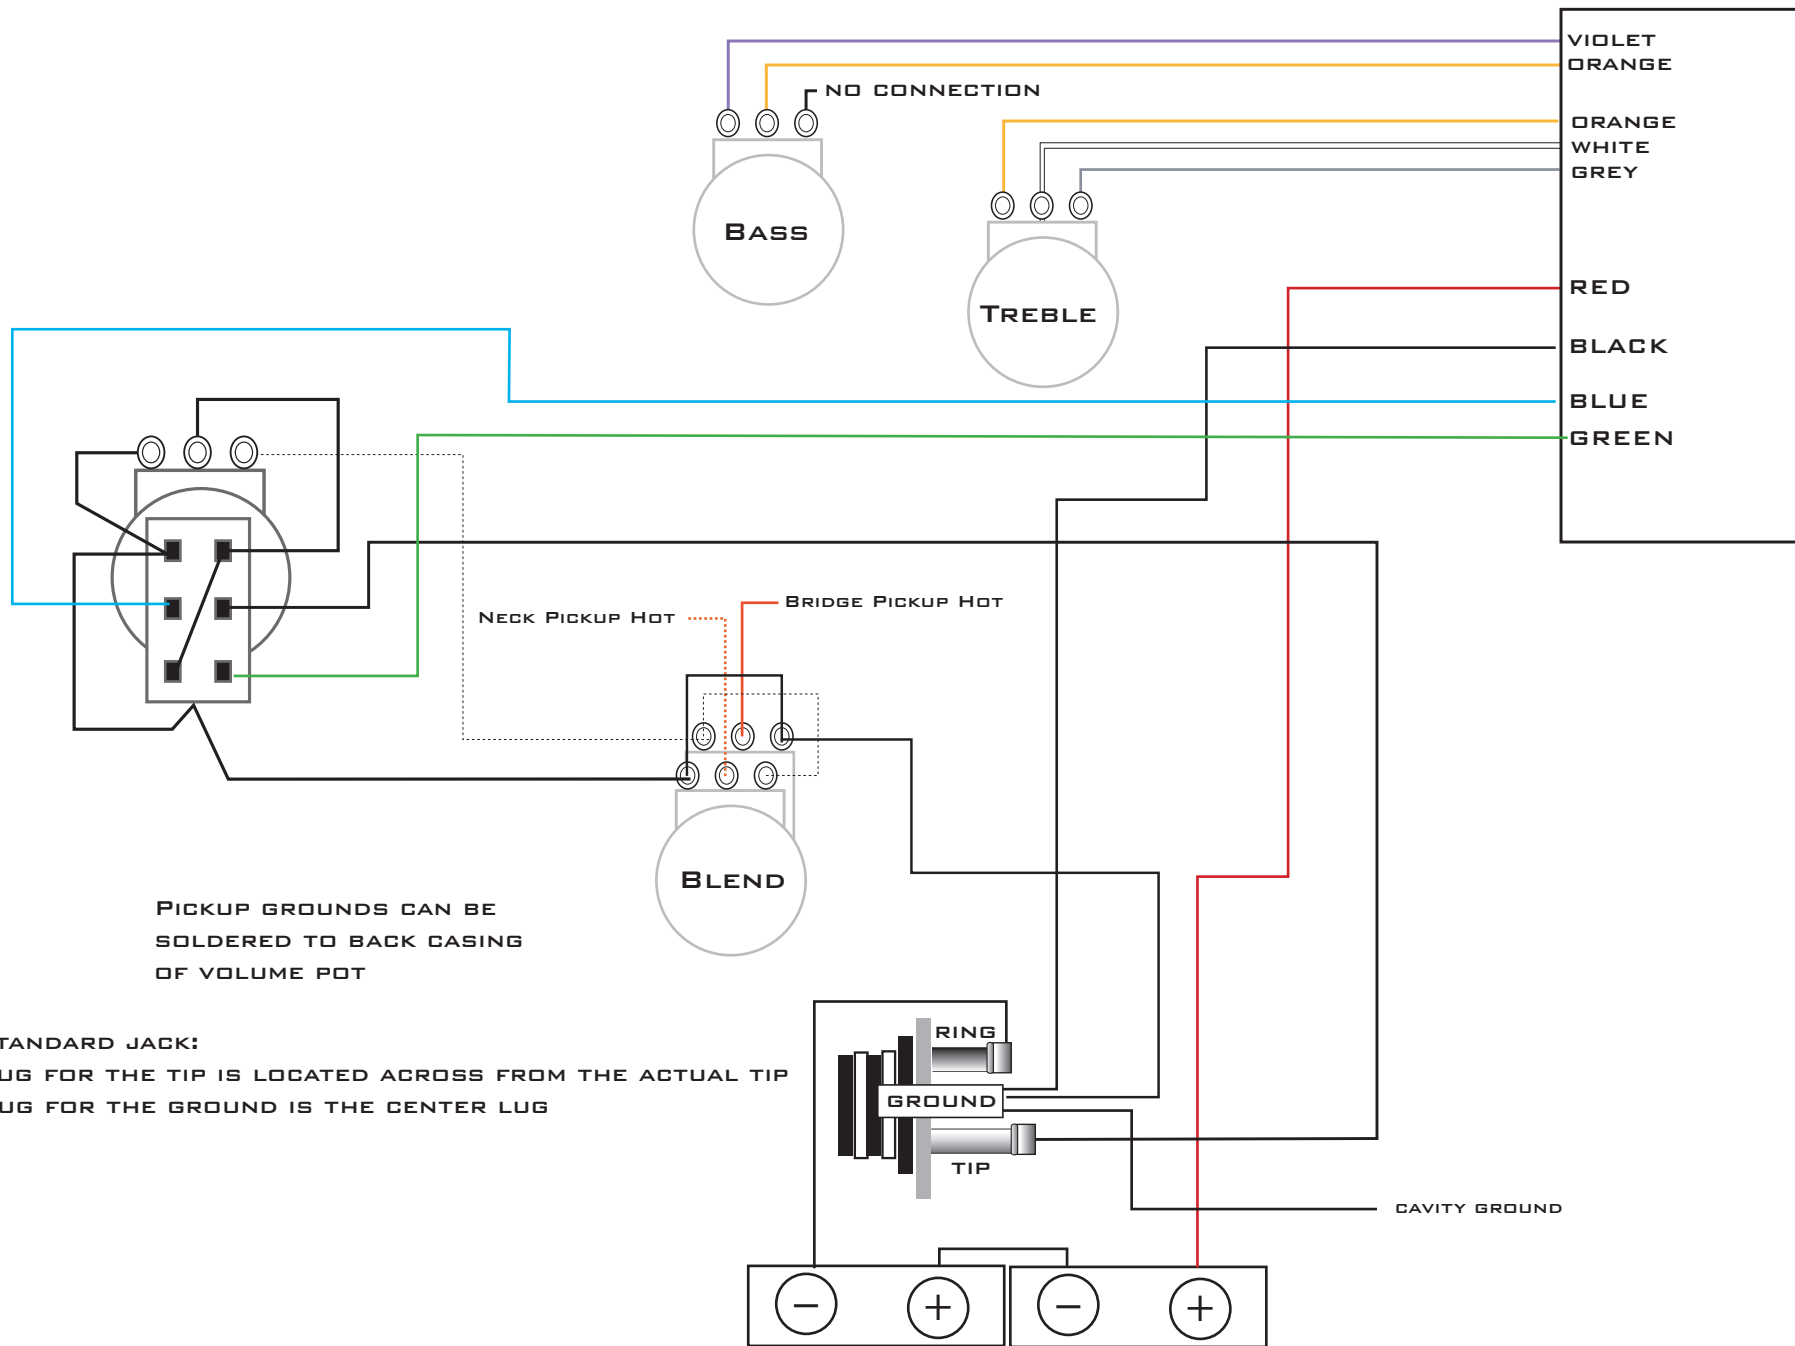

AGUILAR OBP1

VOLUME (W/PP ACTIVE/PASSIVE) - BLEND - TREBLE - BASS

18 VOLTS IS TO BE USED WITH THE OBP1 PREAMPS.

Instructional Addendum to Aguilar Blend Pot

Original Spec - A250/C250
Pre November 2015

New Spec - Z250/Z250
Post November 2015