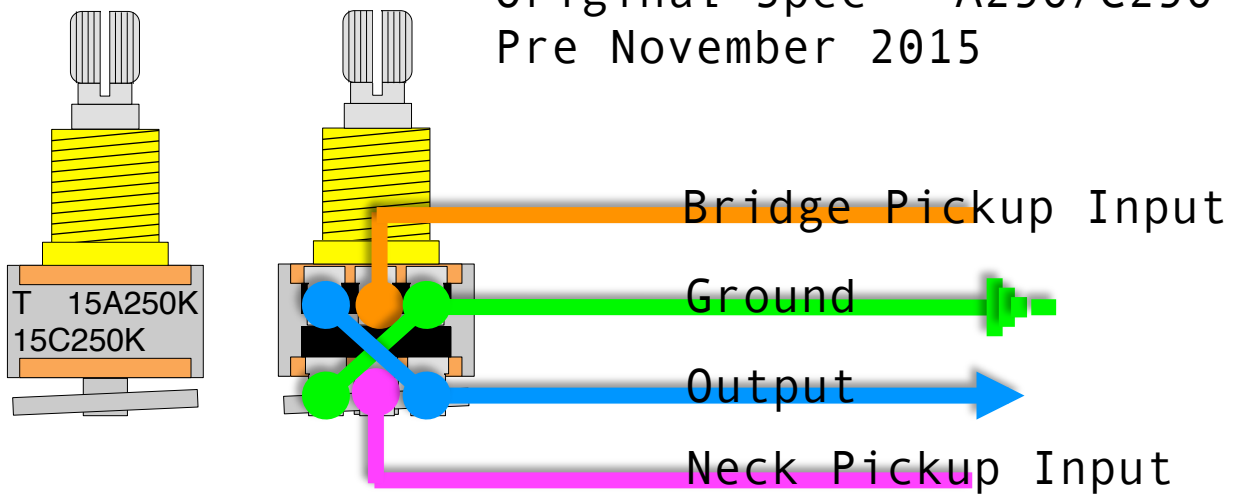

AGUILAR OBP1

VOLUME (W/PP ACTIVE/PASSIVE) - BLEND - TREBLE - BASS

18 VOLTS IS TO BE USED WITH THE OBP1 PREAMPS.

Instructional Addendum to Aguilar Blend Pot

Original Spec - A250/C250
Pre November 2015

New Spec - Z250/Z250
Post November 2015