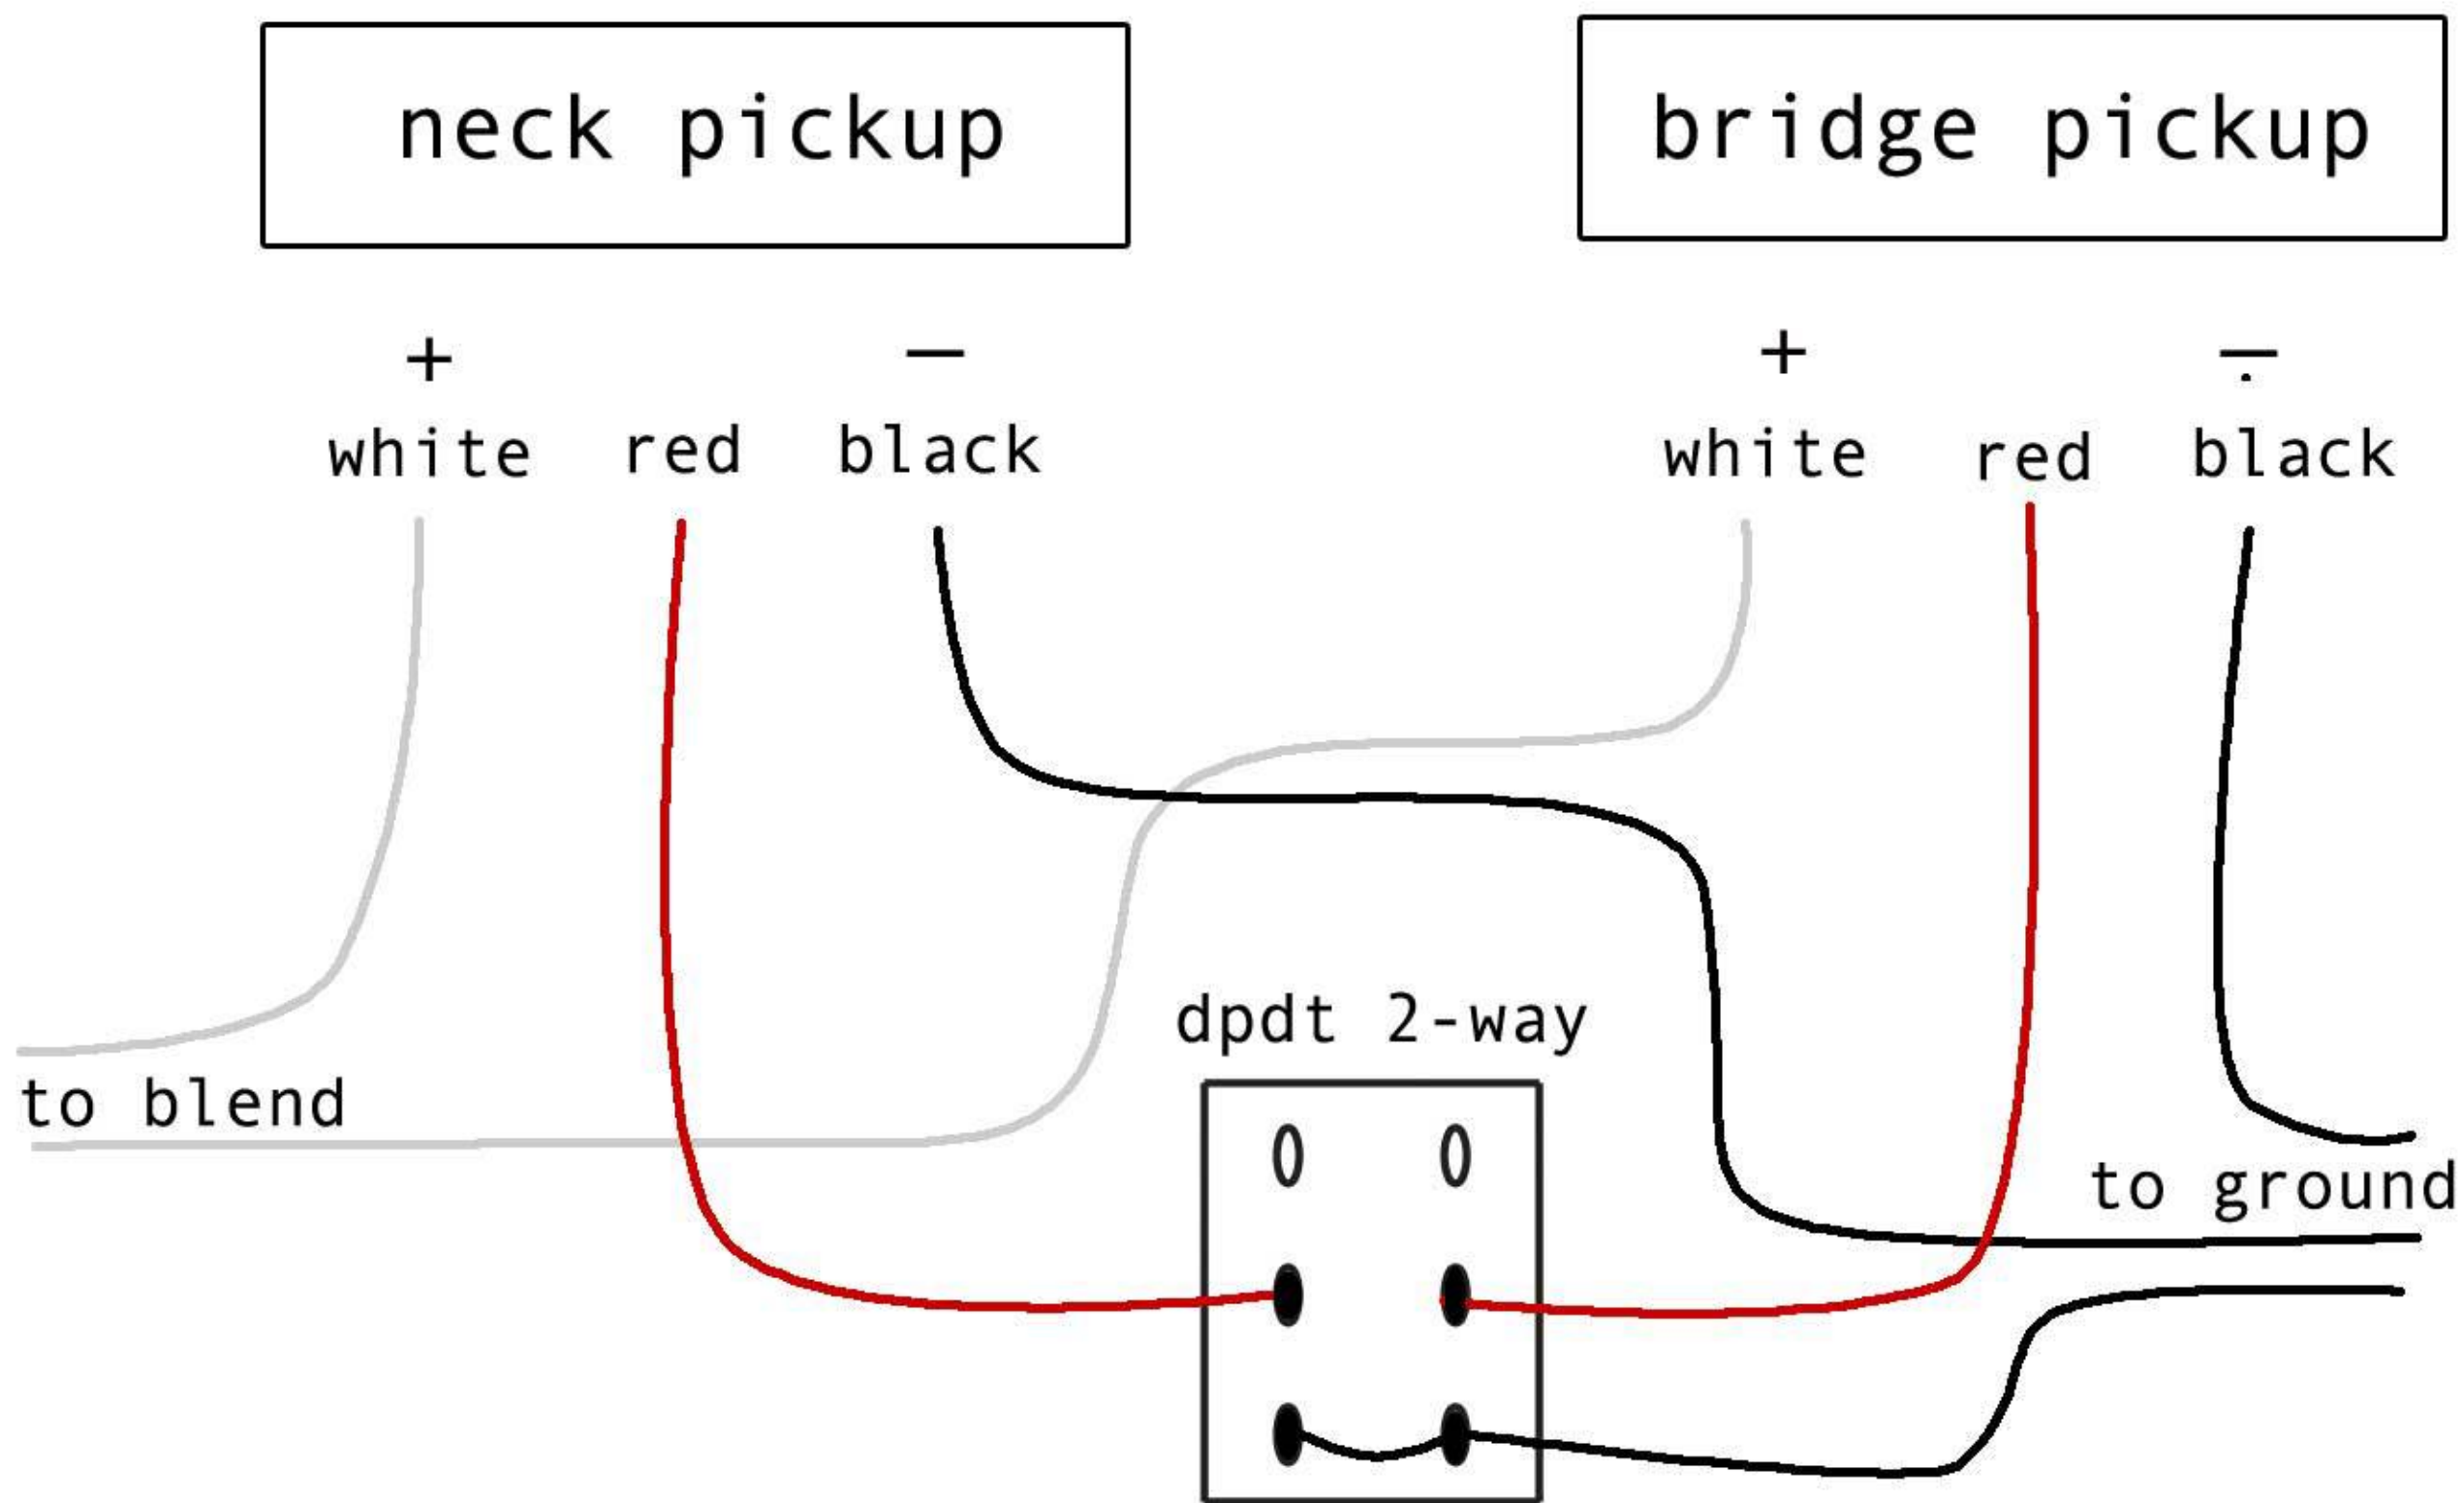

# nordstrand pickups

## fatstack coil switch diagram

switch up is single coil  
switch down is hum cancelling

the small gray wires from the pickups also go to ground