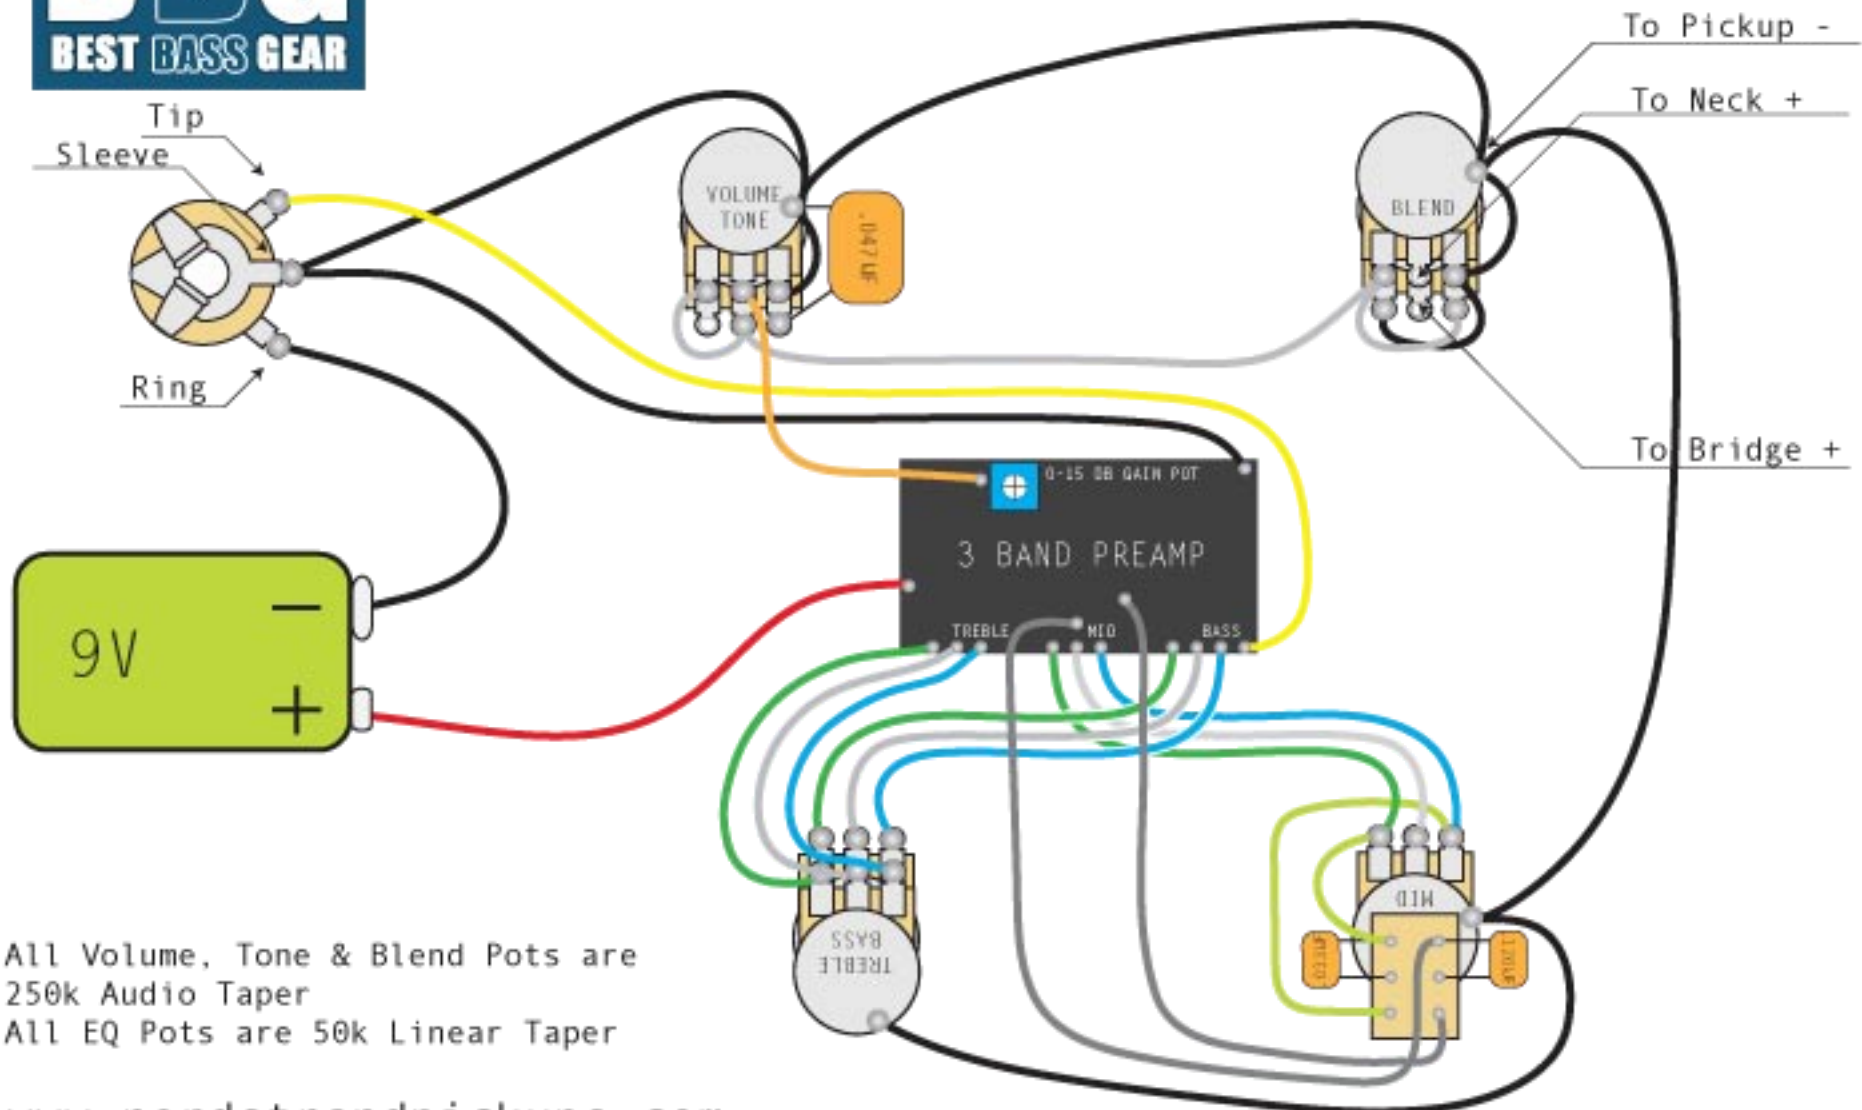

nordstrand pickups

3B-4b

All Volume, Tone & Blend Pots are
250k Audio Taper
All EQ Pots are 50k Linear Taper

www.nordstrandpickups.com